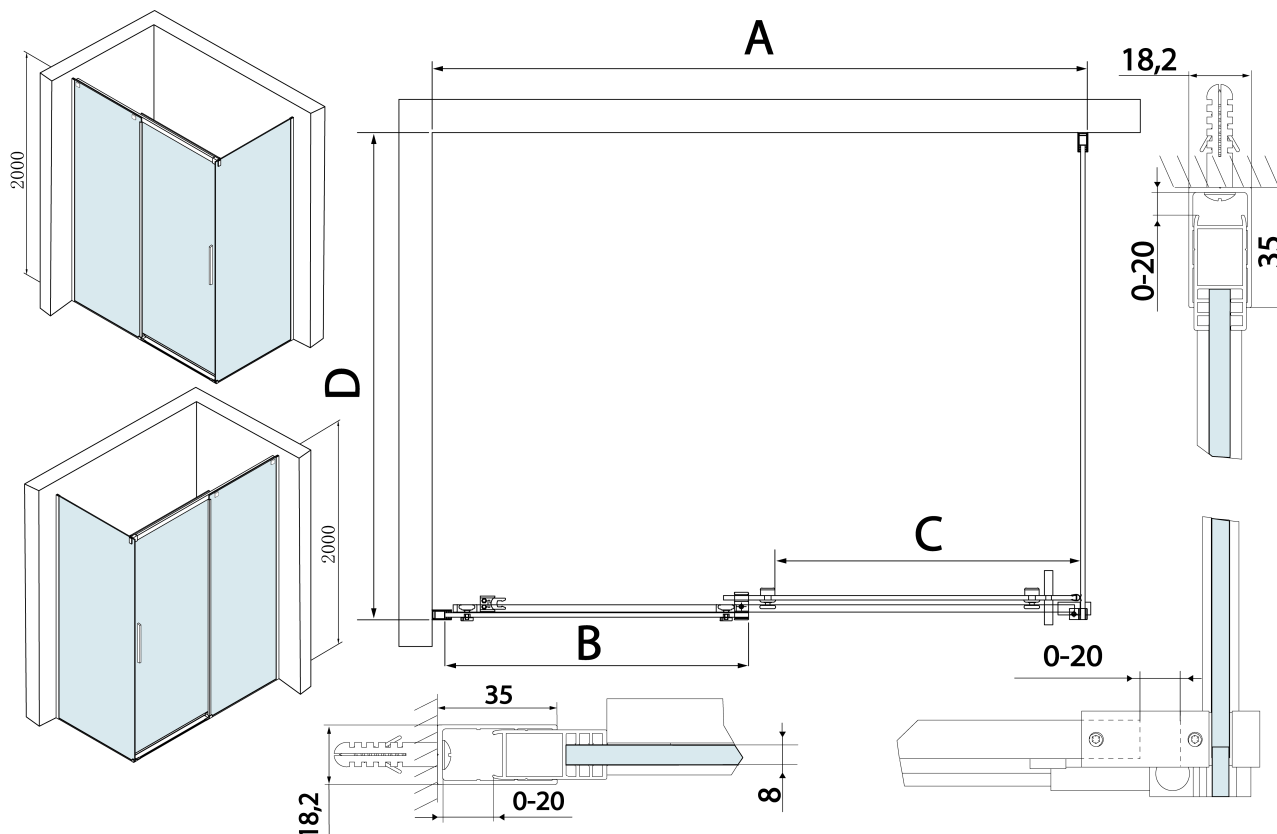

Produktový list

Objednací kód: **TL1110-5005**

THRON LINE ROUND obdélníkový sprchový kout
1100x1000mm, kulaté pojezdy

MODEL	A	B	C	D
TL1070-500x	990-1020	458mm	396mm	680-695
TL1080-500x	990-1020	458mm	396mm	780-795
TL1090-500x	990-1020	458mm	396mm	880-895
TL1010-500x	990-1020	458mm	396mm	980-995
TL1170-500x	1090-1110	508mm	446mm	680-695
TL1180-500x	1090-1110	508mm	446mm	780-795
TL1190-500x	1090-1110	508mm	446mm	880-895
TL1110-500x	1090-1110	508mm	446mm	980-995
TL1270-500x	1190-1210	558mm	496mm	680-695
TL1280-500x	1190-1210	558mm	496mm	780-795
TL1290-500x	1190-1210	558mm	496mm	880-895
TL1210-500x	1190-1210	558mm	496mm	980-995
TL1370-500x	1290-1310	608mm	546mm	680-695
TL1380-500x	1290-1310	608mm	546mm	780-795

MODEL	A	B	C	D
TL1390-500x	1290-1310	608mm	546mm	880-895
TL1310-500x	1290-1310	608mm	546mm	980-995
TL1470-500x	1390-1410	658mm	596mm	680-695
TL1480-500x	1390-1410	658mm	596mm	780-795
TL1490-500x	1390-1410	658mm	596mm	880-895
TL1410-500x	1390-1410	658mm	596mm	980-995
TL1570-500x	1490-1510	708mm	646mm	680-695
TL1580-500x	1490-1510	708mm	646mm	780-795
TL1590-500x	1490-1510	708mm	646mm	880-895
TL1510-500x	1490-1510	708mm	646mm	980-995
TL1670-500x	1590-1610	808mm	646mm	680-695
TL1680-500x	1590-1610	808mm	646mm	780-795
TL1690-500x	1590-1610	808mm	646mm	880-895
TL1610-500x	1590-1610	808mm	646mm	980-995