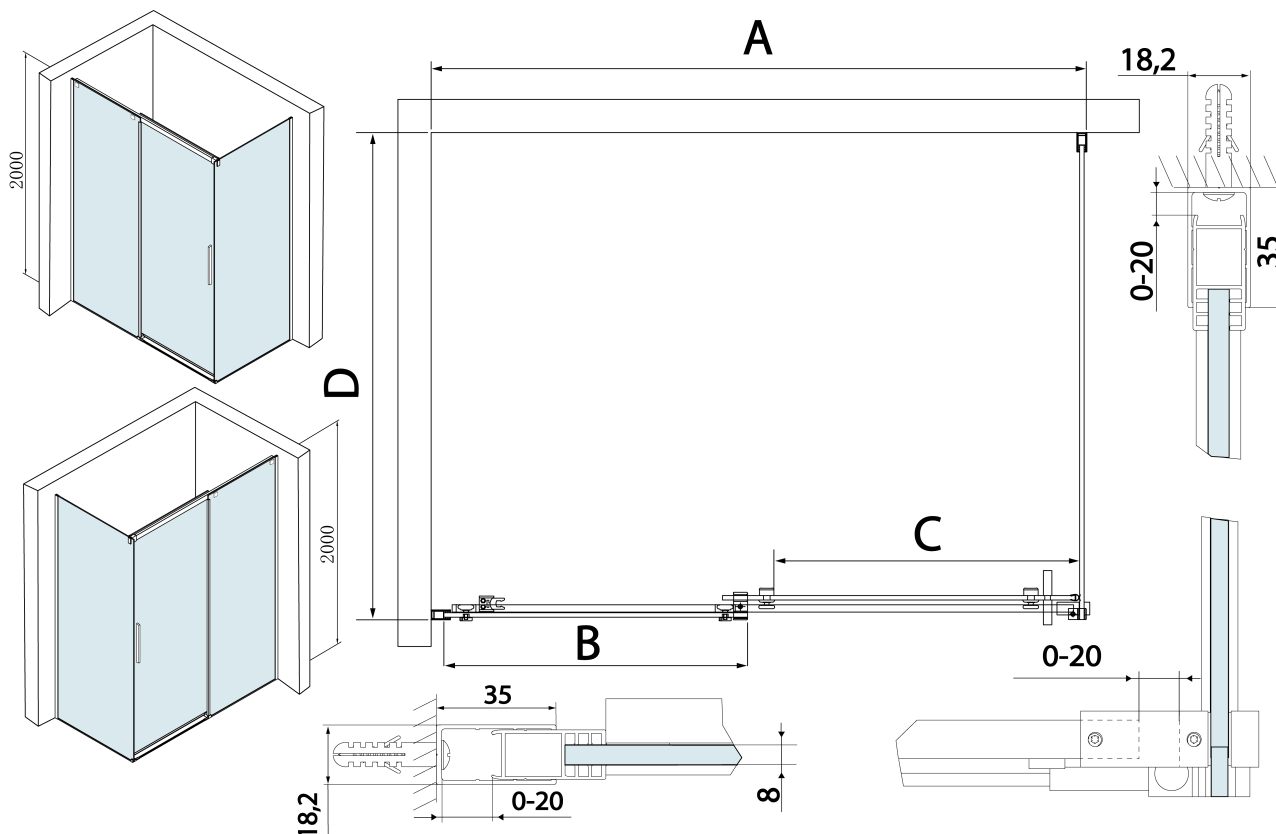

Produktový list

Objednací kód: **TL1170-5005**

THRON LINE ROUND obdélníkový sprchový kout
1100x700mm, kulaté pojezdy

MODEL	A	B	C	D
TL1070-500x	990-1020	458mm	396mm	680-695
TL1080-500x	990-1020	458mm	396mm	780-795
TL1090-500x	990-1020	458mm	396mm	880-895
TL1010-500x	990-1020	458mm	396mm	980-995
TL1170-500x	1090-1110	508mm	446mm	680-695
TL1180-500x	1090-1110	508mm	446mm	780-795
TL1190-500x	1090-1110	508mm	446mm	880-895
TL1110-500x	1090-1110	508mm	446mm	980-995
TL1270-500x	1190-1210	558mm	496mm	680-695
TL1280-500x	1190-1210	558mm	496mm	780-795
TL1290-500x	1190-1210	558mm	496mm	880-895
TL1210-500x	1190-1210	558mm	496mm	980-995
TL1370-500x	1290-1310	608mm	546mm	680-695
TL1380-500x	1290-1310	608mm	546mm	780-795

MODEL	A	B	C	D
TL1390-500x	1290-1310	608mm	546mm	880-895
TL1310-500x	1290-1310	608mm	546mm	980-995
TL1470-500x	1390-1410	658mm	596mm	680-695
TL1480-500x	1390-1410	658mm	596mm	780-795
TL1490-500x	1390-1410	658mm	596mm	880-895
TL1410-500x	1390-1410	658mm	596mm	980-995
TL1570-500x	1490-1510	708mm	646mm	680-695
TL1580-500x	1490-1510	708mm	646mm	780-795
TL1590-500x	1490-1510	708mm	646mm	880-895
TL1510-500x	1490-1510	708mm	646mm	980-995
TL1670-500x	1590-1610	808mm	646mm	680-695
TL1680-500x	1590-1610	808mm	646mm	780-795
TL1690-500x	1590-1610	808mm	646mm	880-895
TL1610-500x	1590-1610	808mm	646mm	980-995