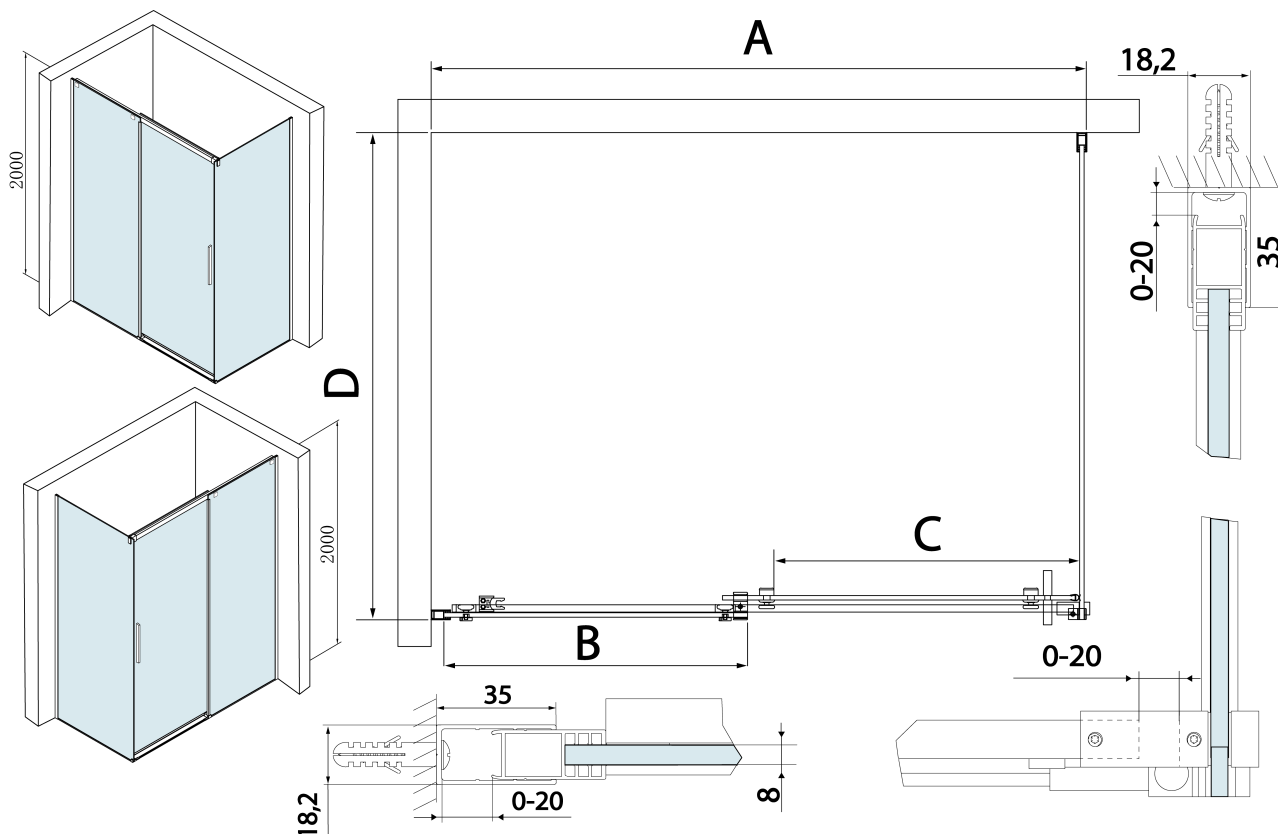

# Produktový list

Objednací kód: **TL1180-5002**

**THRON LINE SQUARE** obdélníkový sprchový kout  
1100x800mm, hranaté pojezdy

MODEL	A	B	C	D
TL1070-500x	990-1020	458mm	396mm	680-695
TL1080-500x	990-1020	458mm	396mm	780-795
TL1090-500x	990-1020	458mm	396mm	880-895
TL1010-500x	990-1020	458mm	396mm	980-995
TL1170-500x	1090-1110	508mm	446mm	680-695
TL1180-500x	1090-1110	508mm	446mm	780-795
TL1190-500x	1090-1110	508mm	446mm	880-895
TL1110-500x	1090-1110	508mm	446mm	980-995
TL1270-500x	1190-1210	558mm	496mm	680-695
TL1280-500x	1190-1210	558mm	496mm	780-795
TL1290-500x	1190-1210	558mm	496mm	880-895
TL1210-500x	1190-1210	558mm	496mm	980-995
TL1370-500x	1290-1310	608mm	546mm	680-695
TL1380-500x	1290-1310	608mm	546mm	780-795

MODEL	A	B	C	D
TL1390-500x	1290-1310	608mm	546mm	880-895
TL1310-500x	1290-1310	608mm	546mm	980-995
TL1470-500x	1390-1410	658mm	596mm	680-695
TL1480-500x	1390-1410	658mm	596mm	780-795
TL1490-500x	1390-1410	658mm	596mm	880-895
TL1410-500x	1390-1410	658mm	596mm	980-995
TL1570-500x	1490-1510	708mm	646mm	680-695
TL1580-500x	1490-1510	708mm	646mm	780-795
TL1590-500x	1490-1510	708mm	646mm	880-895
TL1510-500x	1490-1510	708mm	646mm	980-995
TL1670-500x	1590-1610	808mm	646mm	680-695
TL1680-500x	1590-1610	808mm	646mm	780-795
TL1690-500x	1590-1610	808mm	646mm	880-895
TL1610-500x	1590-1610	808mm	646mm	980-995