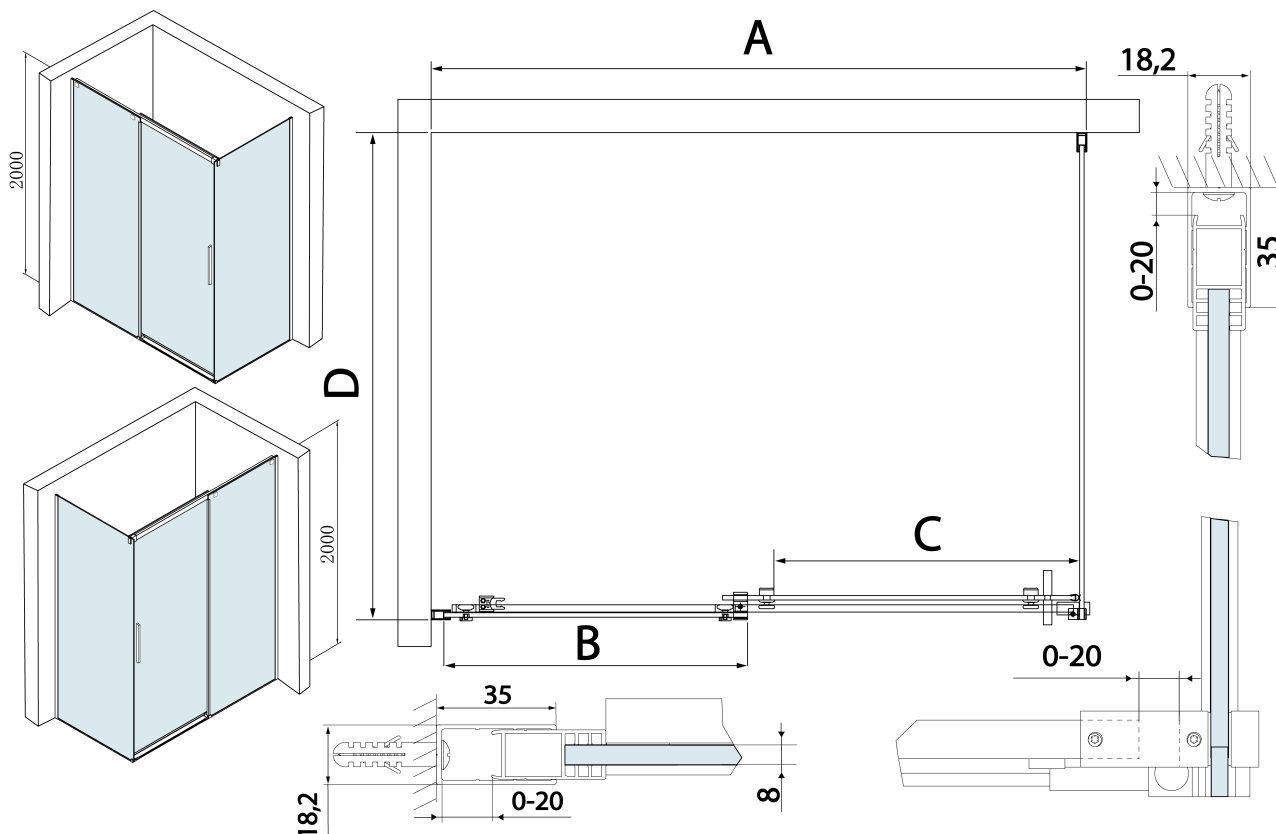

Produktový list

Objednací kód: **TL1180-5005**

THRON LINE ROUND obdélníkový sprchový kout
1100x800mm, kulaté pojezdy

MODEL	A	B	C	D
TL1070-500x	990-1020	458mm	396mm	680-695
TL1080-500x	990-1020	458mm	396mm	780-795
TL1090-500x	990-1020	458mm	396mm	880-895
TL1010-500x	990-1020	458mm	396mm	980-995
TL1170-500x	1090-1110	508mm	446mm	680-695
TL1180-500x	1090-1110	508mm	446mm	780-795
TL1190-500x	1090-1110	508mm	446mm	880-895
TL1110-500x	1090-1110	508mm	446mm	980-995
TL1270-500x	1190-1210	558mm	496mm	680-695
TL1280-500x	1190-1210	558mm	496mm	780-795
TL1290-500x	1190-1210	558mm	496mm	880-895
TL1210-500x	1190-1210	558mm	496mm	980-995
TL1370-500x	1290-1310	608mm	546mm	680-695
TL1380-500x	1290-1310	608mm	546mm	780-795

MODEL	A	B	C	D
TL1390-500x	1290-1310	608mm	546mm	880-895
TL1310-500x	1290-1310	608mm	546mm	980-995
TL1470-500x	1390-1410	658mm	596mm	680-695
TL1480-500x	1390-1410	658mm	596mm	780-795
TL1490-500x	1390-1410	658mm	596mm	880-895
TL1410-500x	1390-1410	658mm	596mm	980-995
TL1570-500x	1490-1510	708mm	646mm	680-695
TL1580-500x	1490-1510	708mm	646mm	780-795
TL1590-500x	1490-1510	708mm	646mm	880-895
TL1510-500x	1490-1510	708mm	646mm	980-995
TL1670-500x	1590-1610	808mm	646mm	680-695
TL1680-500x	1590-1610	808mm	646mm	780-795
TL1690-500x	1590-1610	808mm	646mm	880-895
TL1610-500x	1590-1610	808mm	646mm	980-995