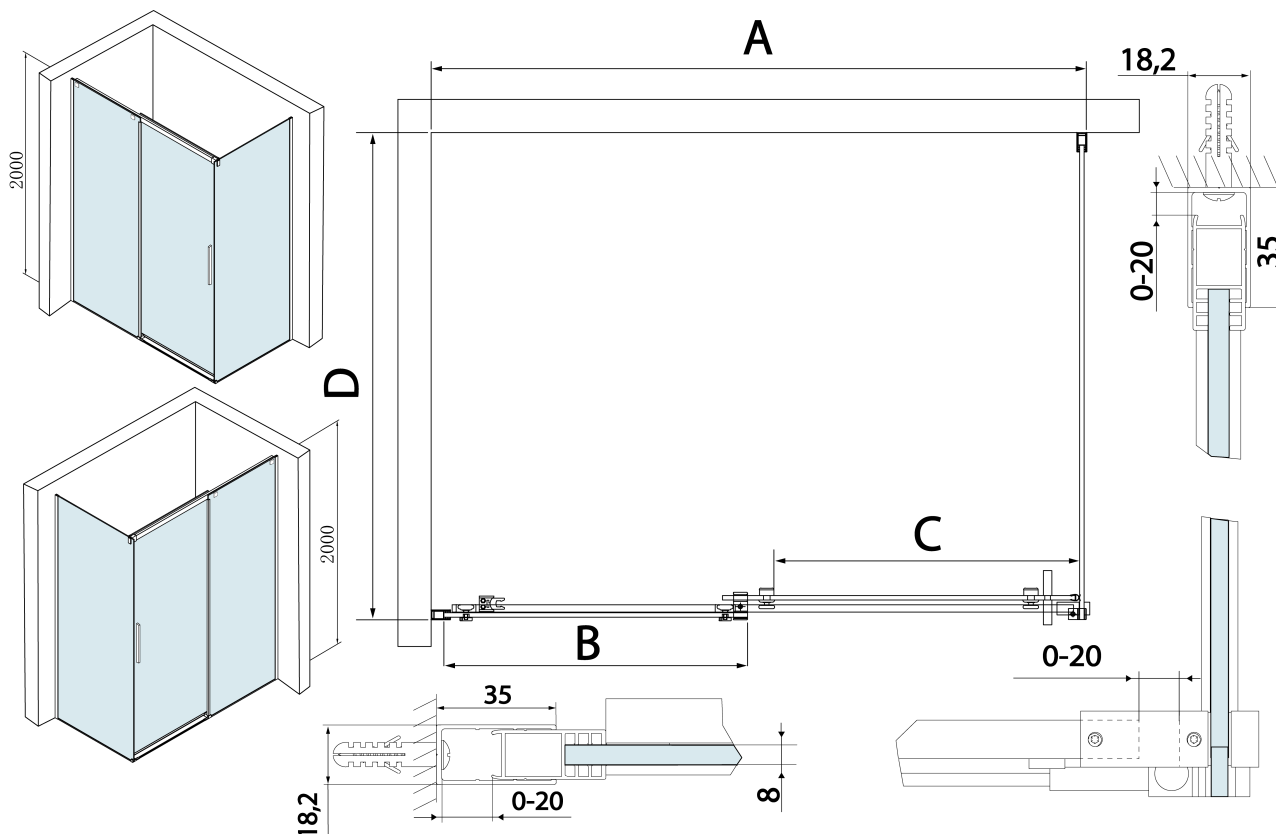

Produktový list

Objednací kód: **TL1210-5005**

THRON LINE ROUND obdélníkový sprchový kout
1200x1000mm, kulaté pojezdy

MODEL	A	B	C	D
TL1070-500x	990-1020	458mm	396mm	680-695
TL1080-500x	990-1020	458mm	396mm	780-795
TL1090-500x	990-1020	458mm	396mm	880-895
TL1010-500x	990-1020	458mm	396mm	980-995
TL1170-500x	1090-1110	508mm	446mm	680-695
TL1180-500x	1090-1110	508mm	446mm	780-795
TL1190-500x	1090-1110	508mm	446mm	880-895
TL1110-500x	1090-1110	508mm	446mm	980-995
TL1270-500x	1190-1210	558mm	496mm	680-695
TL1280-500x	1190-1210	558mm	496mm	780-795
TL1290-500x	1190-1210	558mm	496mm	880-895
TL1210-500x	1190-1210	558mm	496mm	980-995
TL1370-500x	1290-1310	608mm	546mm	680-695
TL1380-500x	1290-1310	608mm	546mm	780-795

MODEL	A	B	C	D
TL1390-500x	1290-1310	608mm	546mm	880-895
TL1310-500x	1290-1310	608mm	546mm	980-995
TL1470-500x	1390-1410	658mm	596mm	680-695
TL1480-500x	1390-1410	658mm	596mm	780-795
TL1490-500x	1390-1410	658mm	596mm	880-895
TL1410-500x	1390-1410	658mm	596mm	980-995
TL1570-500x	1490-1510	708mm	646mm	680-695
TL1580-500x	1490-1510	708mm	646mm	780-795
TL1590-500x	1490-1510	708mm	646mm	880-895
TL1510-500x	1490-1510	708mm	646mm	980-995
TL1670-500x	1590-1610	808mm	646mm	680-695
TL1680-500x	1590-1610	808mm	646mm	780-795
TL1690-500x	1590-1610	808mm	646mm	880-895
TL1610-500x	1590-1610	808mm	646mm	980-995