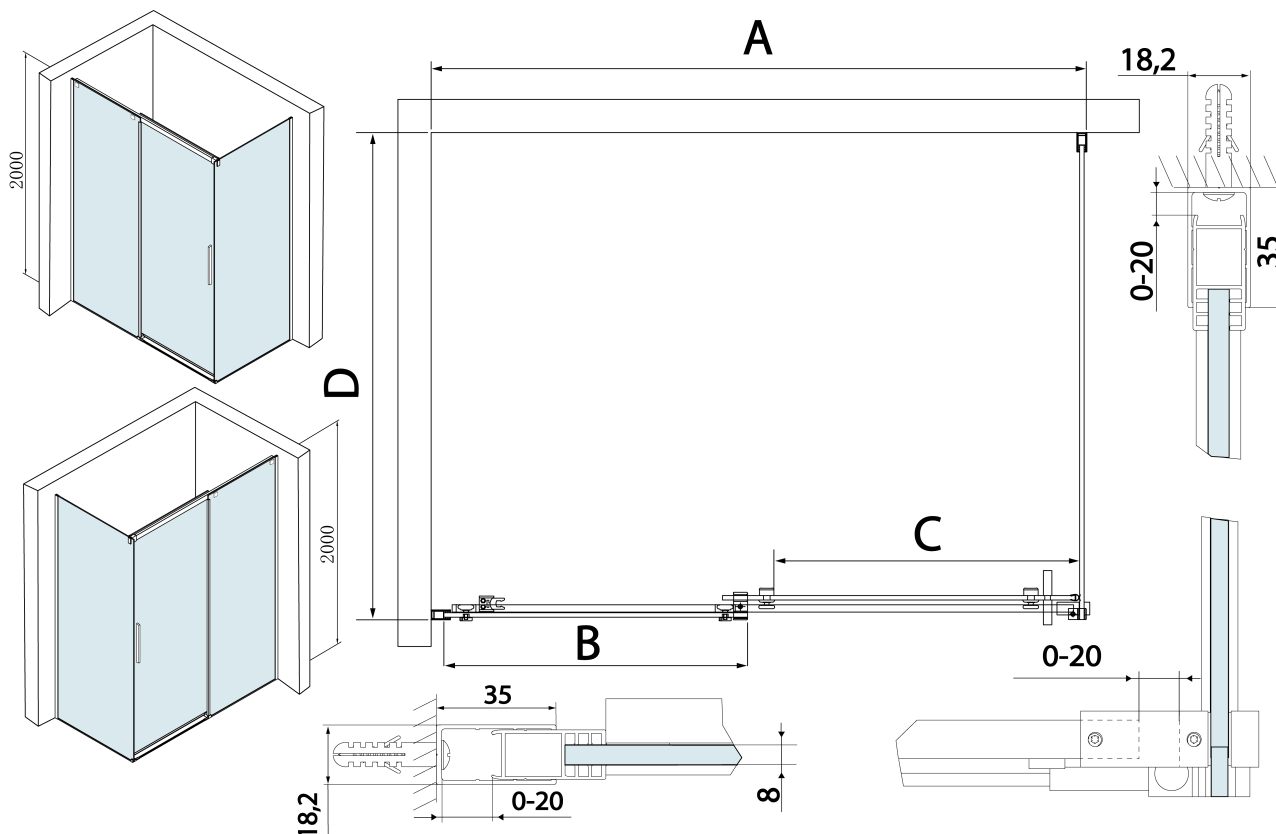

# Produktový list

Objednací kód: **TL1310-5002**

**THRON LINE SQUARE** obdélníkový sprchový kout  
1300x1000mm, hranaté pojezdy

MODEL	A	B	C	D
TL1070-500x	990-1020	458mm	396mm	680-695
TL1080-500x	990-1020	458mm	396mm	780-795
TL1090-500x	990-1020	458mm	396mm	880-895
TL1010-500x	990-1020	458mm	396mm	980-995
TL1170-500x	1090-1110	508mm	446mm	680-695
TL1180-500x	1090-1110	508mm	446mm	780-795
TL1190-500x	1090-1110	508mm	446mm	880-895
TL1110-500x	1090-1110	508mm	446mm	980-995
TL1270-500x	1190-1210	558mm	496mm	680-695
TL1280-500x	1190-1210	558mm	496mm	780-795
TL1290-500x	1190-1210	558mm	496mm	880-895
TL1210-500x	1190-1210	558mm	496mm	980-995
TL1370-500x	1290-1310	608mm	546mm	680-695
TL1380-500x	1290-1310	608mm	546mm	780-795

MODEL	A	B	C	D
TL1390-500x	1290-1310	608mm	546mm	880-895
TL1310-500x	1290-1310	608mm	546mm	980-995
TL1470-500x	1390-1410	658mm	596mm	680-695
TL1480-500x	1390-1410	658mm	596mm	780-795
TL1490-500x	1390-1410	658mm	596mm	880-895
TL1410-500x	1390-1410	658mm	596mm	980-995
TL1570-500x	1490-1510	708mm	646mm	680-695
TL1580-500x	1490-1510	708mm	646mm	780-795
TL1590-500x	1490-1510	708mm	646mm	880-895
TL1510-500x	1490-1510	708mm	646mm	980-995
TL1670-500x	1590-1610	808mm	646mm	680-695
TL1680-500x	1590-1610	808mm	646mm	780-795
TL1690-500x	1590-1610	808mm	646mm	880-895
TL1610-500x	1590-1610	808mm	646mm	980-995