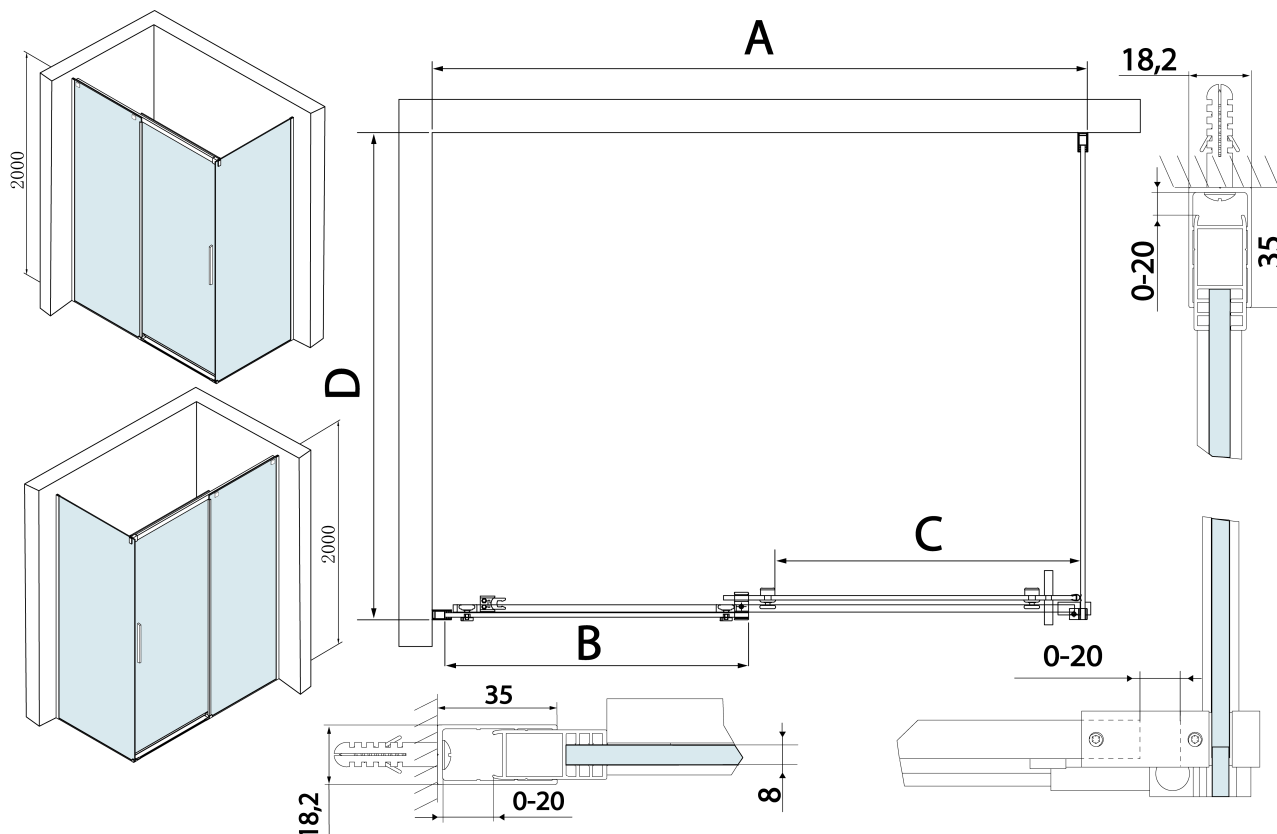

Produktový list

Objednací kód: **TL1410-5002**

THRON LINE SQUARE obdélníkový sprchový kout
1400x1000mm, hranaté pojezdy

MODEL	A	B	C	D
TL1070-500x	990-1020	458mm	396mm	680-695
TL1080-500x	990-1020	458mm	396mm	780-795
TL1090-500x	990-1020	458mm	396mm	880-895
TL1010-500x	990-1020	458mm	396mm	980-995
TL1170-500x	1090-1110	508mm	446mm	680-695
TL1180-500x	1090-1110	508mm	446mm	780-795
TL1190-500x	1090-1110	508mm	446mm	880-895
TL1110-500x	1090-1110	508mm	446mm	980-995
TL1270-500x	1190-1210	558mm	496mm	680-695
TL1280-500x	1190-1210	558mm	496mm	780-795
TL1290-500x	1190-1210	558mm	496mm	880-895
TL1210-500x	1190-1210	558mm	496mm	980-995
TL1370-500x	1290-1310	608mm	546mm	680-695
TL1380-500x	1290-1310	608mm	546mm	780-795

MODEL	A	B	C	D
TL1390-500x	1290-1310	608mm	546mm	880-895
TL1310-500x	1290-1310	608mm	546mm	980-995
TL1470-500x	1390-1410	658mm	596mm	680-695
TL1480-500x	1390-1410	658mm	596mm	780-795
TL1490-500x	1390-1410	658mm	596mm	880-895
TL1410-500x	1390-1410	658mm	596mm	980-995
TL1570-500x	1490-1510	708mm	646mm	680-695
TL1580-500x	1490-1510	708mm	646mm	780-795
TL1590-500x	1490-1510	708mm	646mm	880-895
TL1510-500x	1490-1510	708mm	646mm	980-995
TL1670-500x	1590-1610	808mm	646mm	680-695
TL1680-500x	1590-1610	808mm	646mm	780-795
TL1690-500x	1590-1610	808mm	646mm	880-895
TL1610-500x	1590-1610	808mm	646mm	980-995