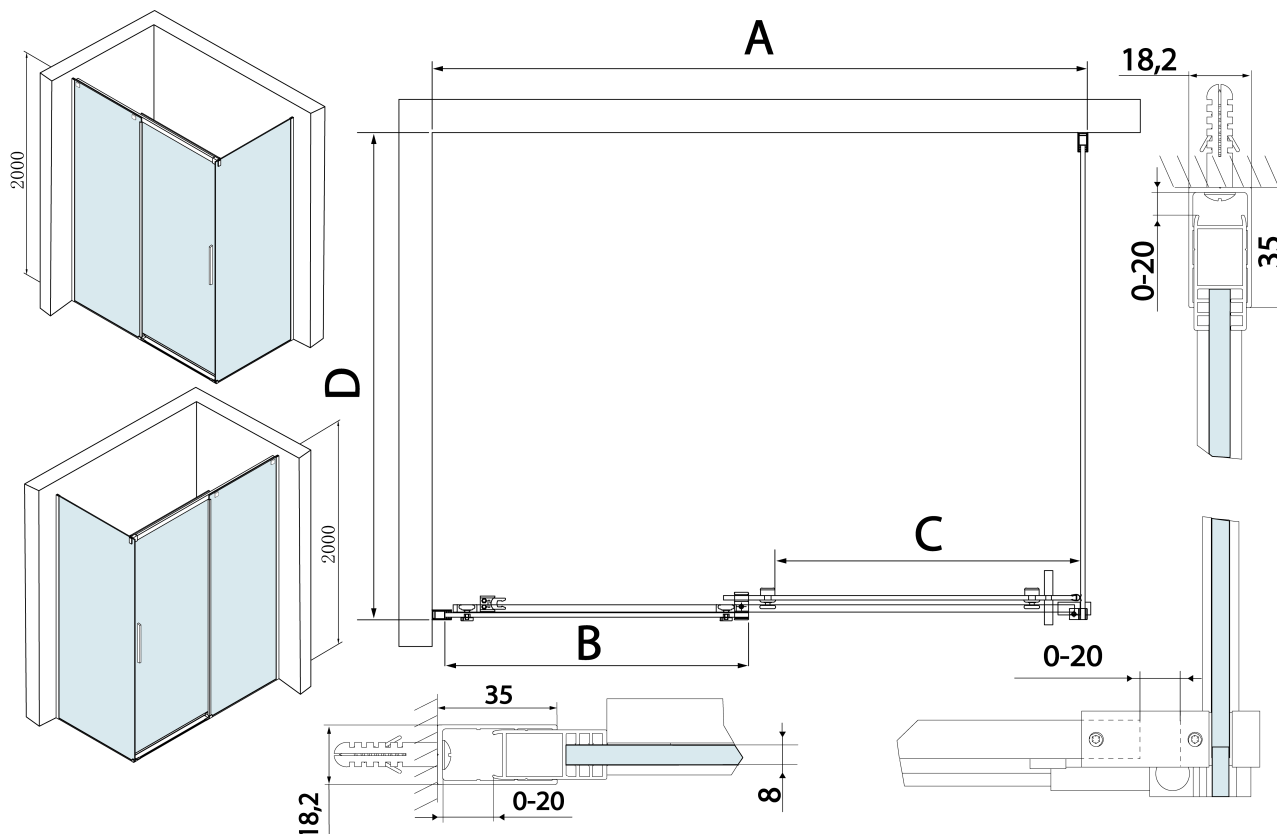

Produktový list

Objednací kód: **TL1480-5005**

THRON LINE ROUND obdélníkový sprchový kout
1400x800mm, kulaté pojezdy

| MODEL | A | B | C | D |
|-------------|-----------|-------|-------|---------|
| TL1070-500x | 990-1020 | 458mm | 396mm | 680-695 |
| TL1080-500x | 990-1020 | 458mm | 396mm | 780-795 |
| TL1090-500x | 990-1020 | 458mm | 396mm | 880-895 |
| TL1010-500x | 990-1020 | 458mm | 396mm | 980-995 |
| TL1170-500x | 1090-1110 | 508mm | 446mm | 680-695 |
| TL1180-500x | 1090-1110 | 508mm | 446mm | 780-795 |
| TL1190-500x | 1090-1110 | 508mm | 446mm | 880-895 |
| TL1110-500x | 1090-1110 | 508mm | 446mm | 980-995 |
| TL1270-500x | 1190-1210 | 558mm | 496mm | 680-695 |
| TL1280-500x | 1190-1210 | 558mm | 496mm | 780-795 |
| TL1290-500x | 1190-1210 | 558mm | 496mm | 880-895 |
| TL1210-500x | 1190-1210 | 558mm | 496mm | 980-995 |
| TL1370-500x | 1290-1310 | 608mm | 546mm | 680-695 |
| TL1380-500x | 1290-1310 | 608mm | 546mm | 780-795 |

| MODEL | A | B | C | D |
|-------------|-----------|-------|-------|---------|
| TL1390-500x | 1290-1310 | 608mm | 546mm | 880-895 |
| TL1310-500x | 1290-1310 | 608mm | 546mm | 980-995 |
| TL1470-500x | 1390-1410 | 658mm | 596mm | 680-695 |
| TL1480-500x | 1390-1410 | 658mm | 596mm | 780-795 |
| TL1490-500x | 1390-1410 | 658mm | 596mm | 880-895 |
| TL1410-500x | 1390-1410 | 658mm | 596mm | 980-995 |
| TL1570-500x | 1490-1510 | 708mm | 646mm | 680-695 |
| TL1580-500x | 1490-1510 | 708mm | 646mm | 780-795 |
| TL1590-500x | 1490-1510 | 708mm | 646mm | 880-895 |
| TL1510-500x | 1490-1510 | 708mm | 646mm | 980-995 |
| TL1670-500x | 1590-1610 | 808mm | 646mm | 680-695 |
| TL1680-500x | 1590-1610 | 808mm | 646mm | 780-795 |
| TL1690-500x | 1590-1610 | 808mm | 646mm | 880-895 |
| TL1610-500x | 1590-1610 | 808mm | 646mm | 980-995 |