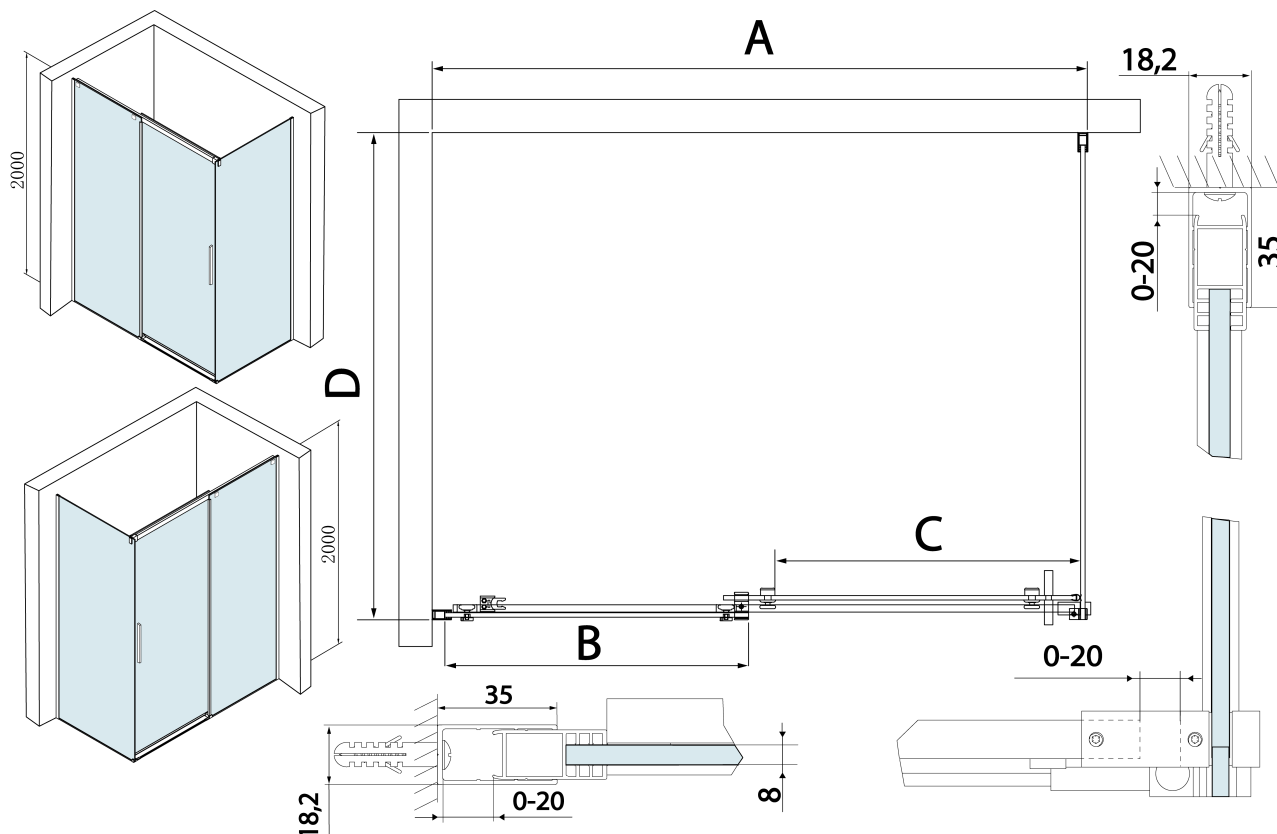

Produktový list

Objednací kód: **TL1510-5002**

THRON LINE SQUARE obdélníkový sprchový kout
1500x1000mm, hranaté pojezdy

MODEL	A	B	C	D
TL1070-500x	990-1020	458mm	396mm	680-695
TL1080-500x	990-1020	458mm	396mm	780-795
TL1090-500x	990-1020	458mm	396mm	880-895
TL1010-500x	990-1020	458mm	396mm	980-995
TL1170-500x	1090-1110	508mm	446mm	680-695
TL1180-500x	1090-1110	508mm	446mm	780-795
TL1190-500x	1090-1110	508mm	446mm	880-895
TL1110-500x	1090-1110	508mm	446mm	980-995
TL1270-500x	1190-1210	558mm	496mm	680-695
TL1280-500x	1190-1210	558mm	496mm	780-795
TL1290-500x	1190-1210	558mm	496mm	880-895
TL1210-500x	1190-1210	558mm	496mm	980-995
TL1370-500x	1290-1310	608mm	546mm	680-695
TL1380-500x	1290-1310	608mm	546mm	780-795

MODEL	A	B	C	D
TL1390-500x	1290-1310	608mm	546mm	880-895
TL1310-500x	1290-1310	608mm	546mm	980-995
TL1470-500x	1390-1410	658mm	596mm	680-695
TL1480-500x	1390-1410	658mm	596mm	780-795
TL1490-500x	1390-1410	658mm	596mm	880-895
TL1410-500x	1390-1410	658mm	596mm	980-995
TL1570-500x	1490-1510	708mm	646mm	680-695
TL1580-500x	1490-1510	708mm	646mm	780-795
TL1590-500x	1490-1510	708mm	646mm	880-895
TL1670-500x	1590-1610	808mm	646mm	680-695
TL1680-500x	1590-1610	808mm	646mm	780-795
TL1690-500x	1590-1610	808mm	646mm	880-895
TL1610-500x	1590-1610	808mm	646mm	980-995