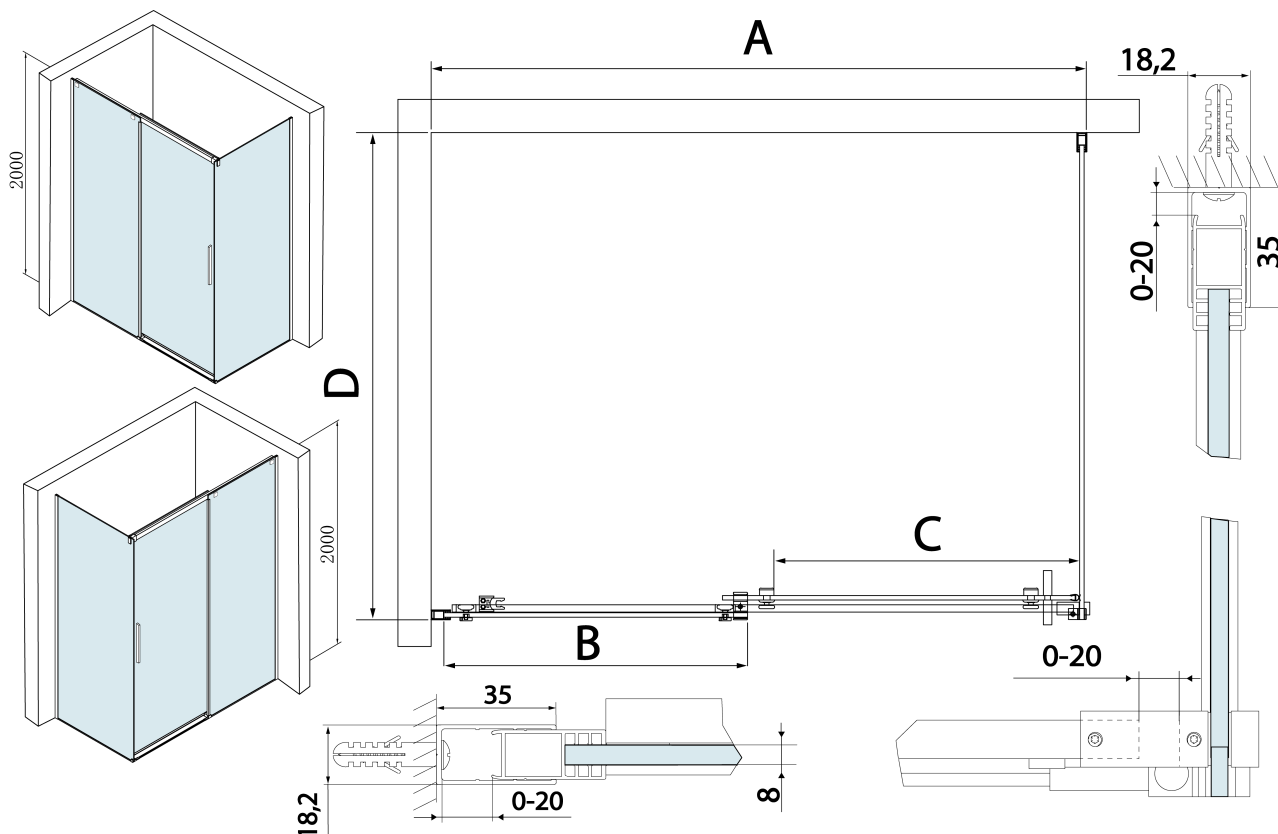

Produktový list

Objednací kód: **TL1610-5002**

THRON LINE SQUARE obdélníkový sprchový kout
1600x1000mm, hranaté pojezdy

MODEL	A	B	C	D
TL1070-500x	990-1020	458mm	396mm	680-695
TL1080-500x	990-1020	458mm	396mm	780-795
TL1090-500x	990-1020	458mm	396mm	880-895
TL1010-500x	990-1020	458mm	396mm	980-995
TL1170-500x	1090-1110	508mm	446mm	680-695
TL1180-500x	1090-1110	508mm	446mm	780-795
TL1190-500x	1090-1110	508mm	446mm	880-895
TL1110-500x	1090-1110	508mm	446mm	980-995
TL1270-500x	1190-1210	558mm	496mm	680-695
TL1280-500x	1190-1210	558mm	496mm	780-795
TL1290-500x	1190-1210	558mm	496mm	880-895
TL1210-500x	1190-1210	558mm	496mm	980-995
TL1370-500x	1290-1310	608mm	546mm	680-695
TL1380-500x	1290-1310	608mm	546mm	780-795

MODEL	A	B	C	D
TL1390-500x	1290-1310	608mm	546mm	880-895
TL1310-500x	1290-1310	608mm	546mm	980-995
TL1470-500x	1390-1410	658mm	596mm	680-695
TL1480-500x	1390-1410	658mm	596mm	780-795
TL1490-500x	1390-1410	658mm	596mm	880-895
TL1410-500x	1390-1410	658mm	596mm	980-995
TL1570-500x	1490-1510	708mm	646mm	680-695
TL1580-500x	1490-1510	708mm	646mm	780-795
TL1590-500x	1490-1510	708mm	646mm	880-895
TL1510-500x	1490-1510	708mm	646mm	980-995
TL1670-500x	1590-1610	808mm	646mm	680-695
TL1680-500x	1590-1610	808mm	646mm	780-795
TL1690-500x	1590-1610	808mm	646mm	880-895
TL1610-500x	1590-1610	808mm	646mm	980-995