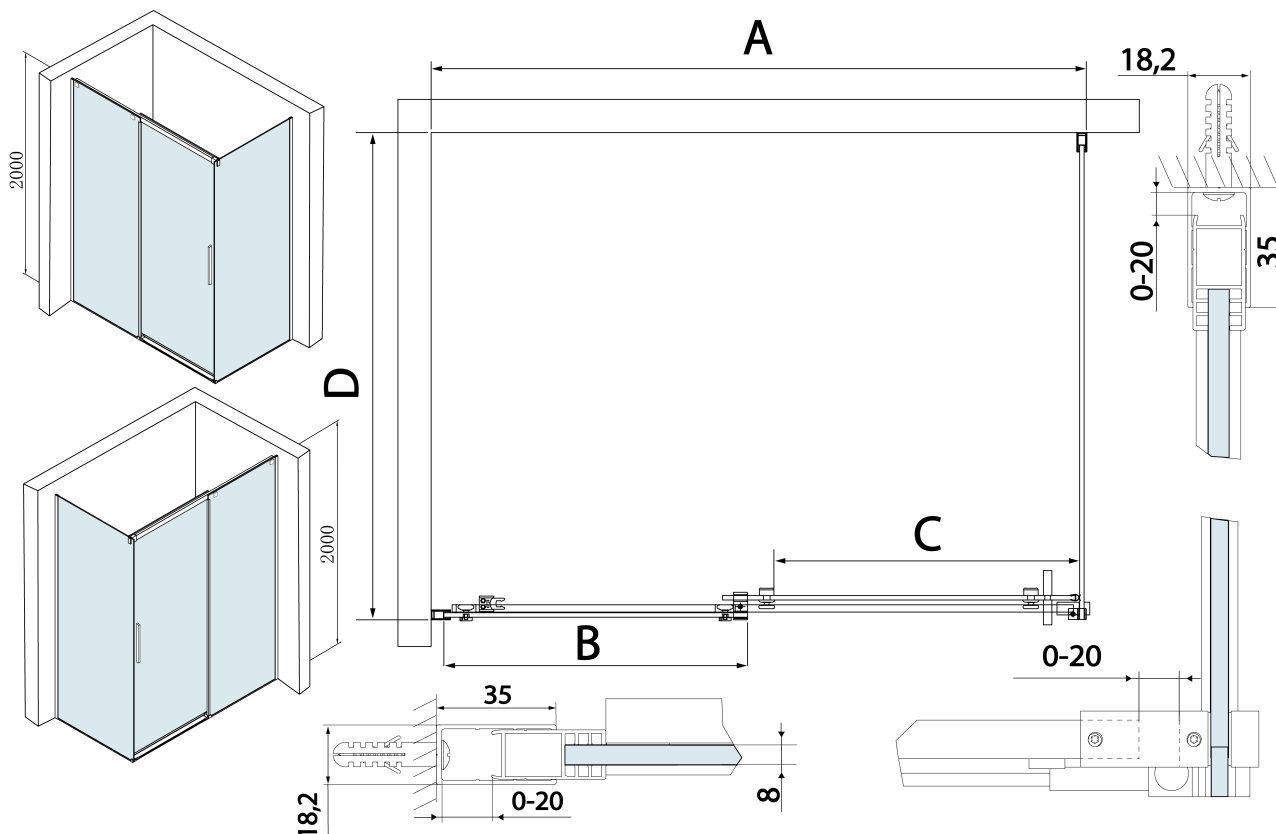

Produktový list

Objednací kód: **TL1610-5005**

THRON LINE ROUND obdélníkový sprchový kout
1600x1000mm, kulaté pojezdy

| MODEL | A | B | C | D |
|-------------|-----------|-------|-------|---------|
| TL1070-500x | 990-1020 | 458mm | 396mm | 680-695 |
| TL1080-500x | 990-1020 | 458mm | 396mm | 780-795 |
| TL1090-500x | 990-1020 | 458mm | 396mm | 880-895 |
| TL1010-500x | 990-1020 | 458mm | 396mm | 980-995 |
| TL1170-500x | 1090-1110 | 508mm | 446mm | 680-695 |
| TL1180-500x | 1090-1110 | 508mm | 446mm | 780-795 |
| TL1190-500x | 1090-1110 | 508mm | 446mm | 880-895 |
| TL1110-500x | 1090-1110 | 508mm | 446mm | 980-995 |
| TL1270-500x | 1190-1210 | 558mm | 496mm | 680-695 |
| TL1280-500x | 1190-1210 | 558mm | 496mm | 780-795 |
| TL1290-500x | 1190-1210 | 558mm | 496mm | 880-895 |
| TL1210-500x | 1190-1210 | 558mm | 496mm | 980-995 |
| TL1370-500x | 1290-1310 | 608mm | 546mm | 680-695 |
| TL1380-500x | 1290-1310 | 608mm | 546mm | 780-795 |

| MODEL | A | B | C | D |
|-------------|-----------|-------|-------|---------|
| TL1390-500x | 1290-1310 | 608mm | 546mm | 880-895 |
| TL1310-500x | 1290-1310 | 608mm | 546mm | 980-995 |
| TL1470-500x | 1390-1410 | 658mm | 596mm | 680-695 |
| TL1480-500x | 1390-1410 | 658mm | 596mm | 780-795 |
| TL1490-500x | 1390-1410 | 658mm | 596mm | 880-895 |
| TL1410-500x | 1390-1410 | 658mm | 596mm | 980-995 |
| TL1570-500x | 1490-1510 | 708mm | 646mm | 680-695 |
| TL1580-500x | 1490-1510 | 708mm | 646mm | 780-795 |
| TL1590-500x | 1490-1510 | 708mm | 646mm | 880-895 |
| TL1510-500x | 1490-1510 | 708mm | 646mm | 980-995 |
| TL1670-500x | 1590-1610 | 808mm | 646mm | 680-695 |
| TL1680-500x | 1590-1610 | 808mm | 646mm | 780-795 |
| TL1690-500x | 1590-1610 | 808mm | 646mm | 880-895 |
| TL1610-500x | 1590-1610 | 808mm | 646mm | 980-995 |