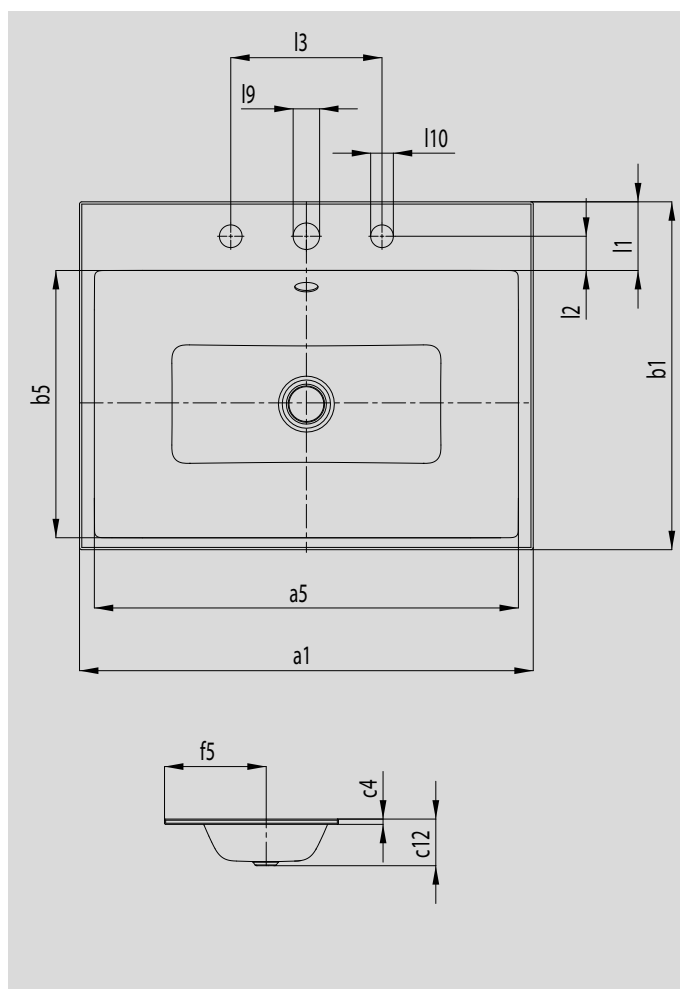

# PURO BUILT-IN WASHBASIN

- elegant rectangular washbasin in a classically minimalist design
- reduced precise edges
- very generous interior dimensions
- clean and timeless lines – immortalised in long-lasting KALDEWEI steel enamel
- harmonises perfectly with the PURO bath series
- designed by Anke Salomon

Similar illustrations

Model No.		3150	3151	3152	3169
External length	a1	460	600	900	1200 mm
Internal length	a5	421	561	860	1159,5 mm
External width	b1	460	460	460	460 mm
Internal width	b5	354	354	354	354 mm
Height of rim	c4	14	14	14	14 mm
Distance basin surface to bottom edge of waste hole	c12	115	125	125	125 mm
Distance outer edge to centre of waste hole	f5	267,5	267,5	267,5	267,5 mm
Depth of tap deck	l1	90,5	90,5	90,5	90,5 mm
Distance tap holes to edge	l2	45	45	45	45 mm
Distance of tap holes	l3	200	200	200	200 mm
Diameter of centre tap hole	l9	35	35	35	35 mm
Diameter of outside tap holes (3 tap holes only)	l10	30	30	30	30 mm
Weight of the enamelled washbasin in kg		5,5	6,7	9,8	20,77