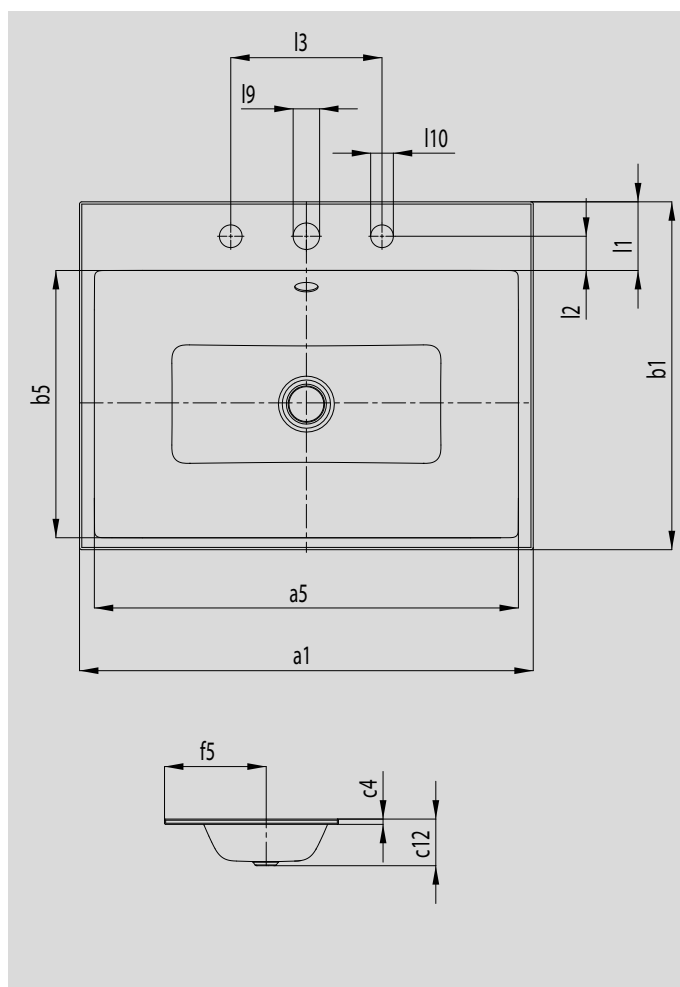

PURO BUILT-IN WASHBASIN

- elegant rectangular washbasin in a classically minimalist design
- reduced precise edges
- very generous interior dimensions
- clean and timeless lines – immortalised in long-lasting KALDEWEI steel enamel
- harmonises perfectly with the PURO bath series
- designed by Anke Salomon

Similar illustrations

| Model No. | | 3150 | 3151 | 3152 | 3169 |
|---|-----|-------|-------|-------|-----------|
| External length | a1 | 460 | 600 | 900 | 1200 mm |
| Internal length | a5 | 421 | 561 | 860 | 1159,5 mm |
| External width | b1 | 460 | 460 | 460 | 460 mm |
| Internal width | b5 | 354 | 354 | 354 | 354 mm |
| Height of rim | c4 | 14 | 14 | 14 | 14 mm |
| Distance basin surface to bottom edge of waste hole | c12 | 115 | 125 | 125 | 125 mm |
| Distance outer edge to centre of waste hole | f5 | 267,5 | 267,5 | 267,5 | 267,5 mm |
| Depth of tap deck | l1 | 90,5 | 90,5 | 90,5 | 90,5 mm |
| Distance tap holes to edge | l2 | 45 | 45 | 45 | 45 mm |
| Distance of tap holes | l3 | 200 | 200 | 200 | 200 mm |
| Diameter of centre tap hole | l9 | 35 | 35 | 35 | 35 mm |
| Diameter of outside tap holes (3 tap holes only) | l10 | 30 | 30 | 30 | 30 mm |
| Weight of the enamelled washbasin in kg | | 5,5 | 6,7 | 9,8 | 20,77 |