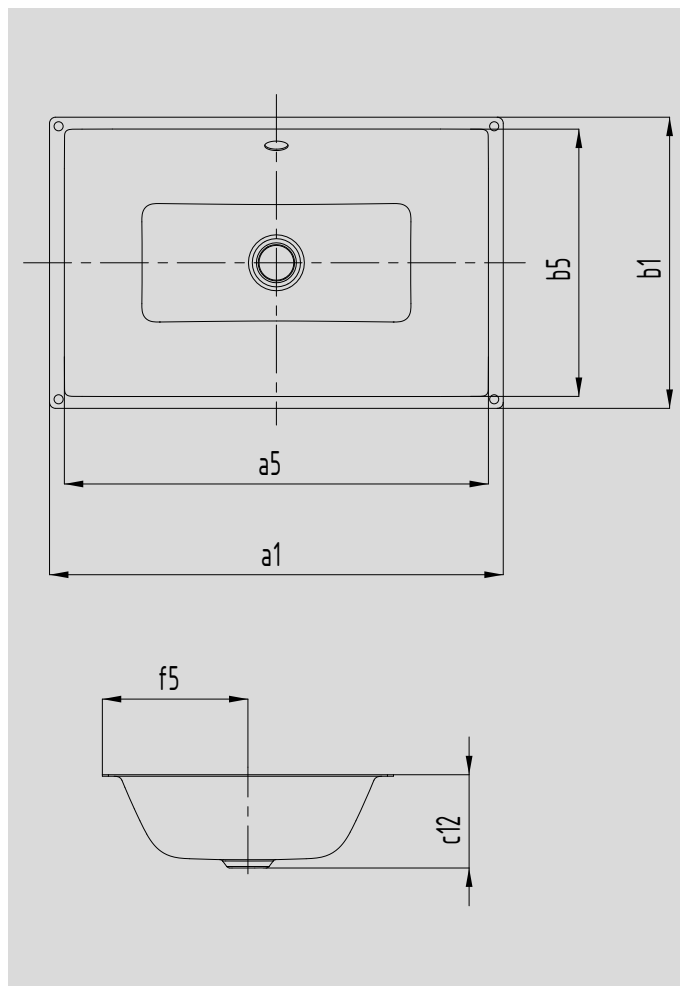

# PURO UNDERCOUNTER WASHBASIN

- elegant rectangular washbasin in a classically minimalist design
- reduced precise edges
- very generous interior dimensions
- clean and timeless lines – immortalised in long-lasting KALDEWEI steel enamel
- harmonises perfectly with the PURO bath series
- designed by Anke Salomon

Similar illustrations

| Model No.   |     | 3159  | 3160  | 3161     |
|---|-----|-------|-------|----------|
| External length                                     | a1  | 460   | 600   | 900 mm   |
| Internal length                                     | a5  | 421   | 561   | 860 mm   |
| External width                                      | b1  | 385   | 385   | 385 mm   |
| Internal width                                      | b5  | 354   | 354   | 354 mm   |
| Distance basin surface to bottom edge of waste hole | c12 | 115   | 125   | 125 mm   |
| Distance outer edge to centre of waste hole         | f5  | 192,5 | 192,5 | 192,5 mm |
| Weight of the enamelled washbasin in kg             |     | 4,6   | 5,8   | 8,9      |