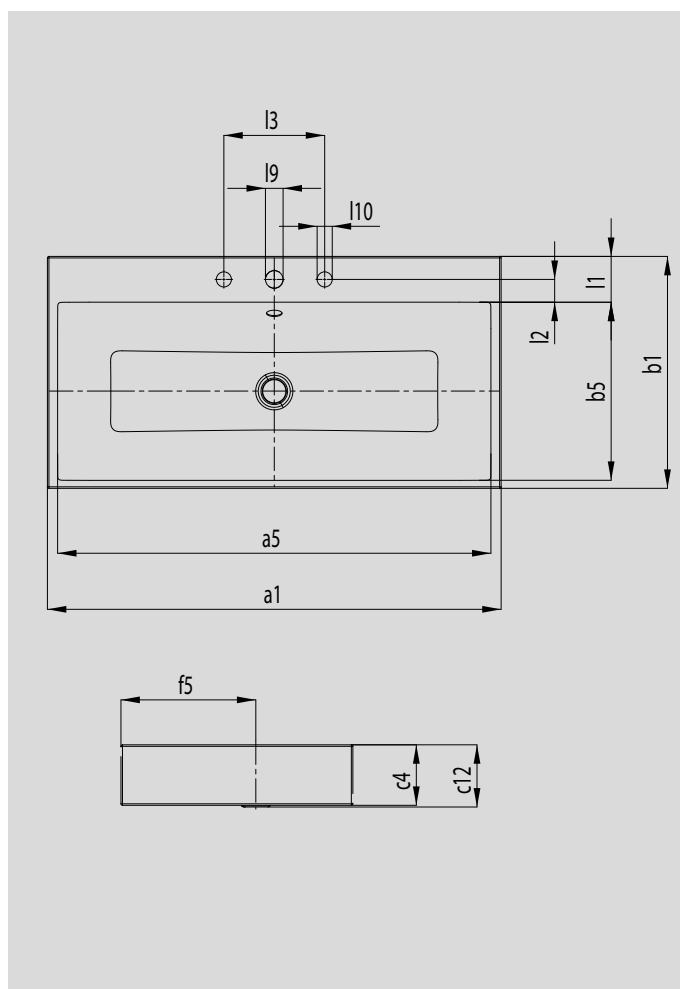

# PURO COUNTERTOP WASHBASIN

(HEIGHT OF RIM 120 MM)

- elegant rectangular washbasin in a classically minimalist design
- reduced precise edges
- very generous interior dimensions
- clean and timeless lines – immortalised in long-lasting KALDEWEI steel enamel
- harmonises perfectly with the PURO bath series
- designed by Anke Salomon

Similar illustrations

Model No.		3156	3157	3158	3168
External length	a1	460	600	900	1200 mm
Internal length	a5	421	561	860	1159,5 mm
External width	b1	460	460	460	460 mm
Internal width	b5	354	354	354	354 mm
Height of rim	c4	120	120	120	120 mm
Distance basin surface to bottom edge of waste hole	c12	115	125	125	125 mm
Distance outer edge to centre of waste hole	f5	267,5	267,5	267,5	267,5 mm
Depth of tap deck	l1	90,5	90,5	90,5	90,5 mm
Distance tap holes to edge	l2	45	45	45	45 mm
Distance of tap holes	l3	200	200	200	200 mm
Diameter of centre tap hole	l9	35	35	35	35 mm
Diameter of outside tap holes (3 tap holes only)	l10	30	30	30	30 mm
Weight of the enamelled washbasin in kg		10,6	12,7	17,1	22,81