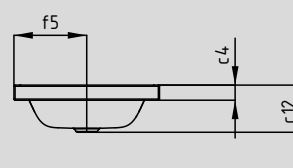

## COUNTERTOP WASHBASIN

(RIM HEIGHT 40 MM)

- Extension of the PURO countertop washbasin by a model without tap deck
- contrasts conventional washbasins with a stylish bowl aesthetic
- can be positioned anywhere on the console for use with a wall-mounted tap
- made of KALDEWEI steel enamel
- designed by Anke Salomon

Similar illustration

Model No.		3173	3174
External length	$a_1$	600	900 mm
Internal length	$a_5$	561	860 mm
External width	$b_1$	385	385 mm
Internal width	$b_5$	354	354 mm
Height of rim	$c_4$	40	40 mm
Distance basin surface to bottom edge of waste hole	$c_{12}$	125	125 mm
Distance outer edge to centre of waste hole	$f_5$	192,5	192,5 mm
Weight of the enamelled washbasin in kg		8,0	11,5