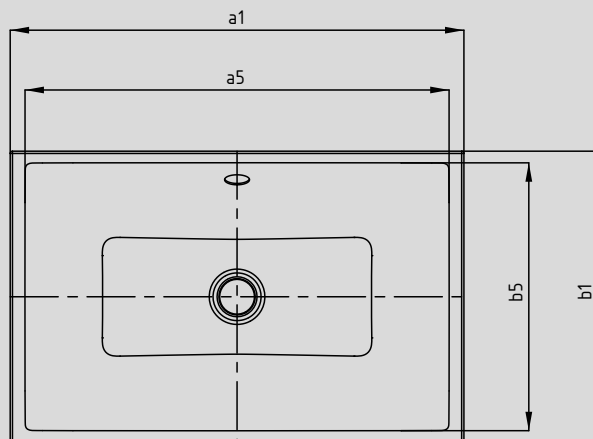

## COUNTERTOP WASHBASIN

(RIM HEIGHT 40 MM)

- Extension of the PURO countertop washbasin by a model without tap deck
- contrasts conventional washbasins with a stylish bowl aesthetic
- can be positioned anywhere on the console for use with a wall-mounted tap
- made of KALDEWEI steel enamel
- designed by Anke Salomon

Similar illustration

Model No.		3173	3174
External length	$a_1$	600	900 mm
Internal length	$a_5$	561	860 mm
External width	$b_1$	385	385 mm
Internal width	$b_5$	354	354 mm
Height of rim	$c_4$	40	40 mm
Distance basin surface to bottom edge of waste hole	$c_{12}$	125	125 mm
Distance outer edge to centre of waste hole	$f_5$	192,5	192,5 mm
Weight of the enamelled washbasin in kg		8,0	11,5