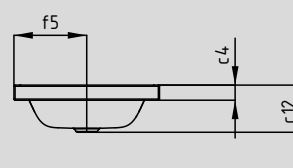

PURO S

COUNTERTOP WASHBASIN

(RIM HEIGHT 40 MM)

- Extension of the PURO countertop washbasin by a model without tap deck
- contrasts conventional washbasins with a stylish bowl aesthetic
- can be positioned anywhere on the console for use with a wall-mounted tap
- made of KALDEWEI steel enamel
- designed by Anke Salomon

Similar illustration

| Model No. | | 3173 | 3174 |
|---|----------|-------|----------|
| External length | a_1 | 600 | 900 mm |
| Internal length | a_5 | 561 | 860 mm |
| External width | b_1 | 385 | 385 mm |
| Internal width | b_5 | 354 | 354 mm |
| Height of rim | c_4 | 40 | 40 mm |
| Distance basin surface to bottom edge of waste hole | c_{12} | 125 | 125 mm |
| Distance outer edge to centre of waste hole | f_5 | 192,5 | 192,5 mm |
| Weight of the enamelled washbasin in kg | | 8,0 | 11,5 |