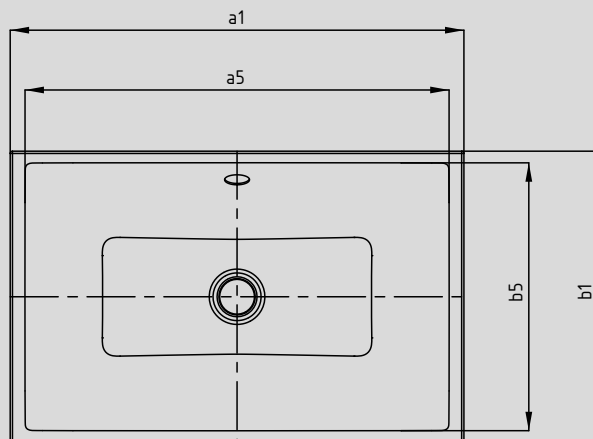

PURO S

COUNTERTOP WASHBASIN

(RIM HEIGHT 40 MM)

- Extension of the PURO countertop washbasin by a model without tap deck
- contrasts conventional washbasins with a stylish bowl aesthetic
- can be positioned anywhere on the console for use with a wall-mounted tap
- made of KALDEWEI steel enamel
- designed by Anke Salomon

Similar illustration

| Model No. | | 3173 | 3174 |
|---|----------|-------|----------|
| External length | a_1 | 600 | 900 mm |
| Internal length | a_5 | 561 | 860 mm |
| External width | b_1 | 385 | 385 mm |
| Internal width | b_5 | 354 | 354 mm |
| Height of rim | c_4 | 40 | 40 mm |
| Distance basin surface to bottom edge of waste hole | c_{12} | 125 | 125 mm |
| Distance outer edge to centre of waste hole | f_5 | 192,5 | 192,5 mm |
| Weight of the enamelled washbasin in kg | | 8,0 | 11,5 |