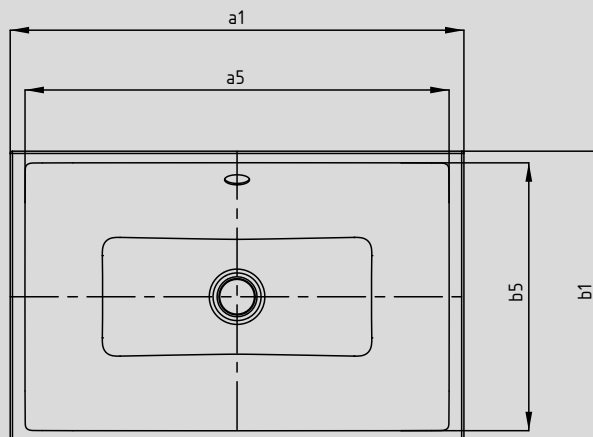

PURO S

COUNTERTOP WASHBASIN

(RIM HEIGHT 120 MM)

- Extension of the PURO countertop washbasin by a model without tap deck
- contrasts conventional washbasins with a stylish bowl aesthetic
- can be positioned anywhere on the console for use with a wall-mounted tap
- made of KALDEWEI steel enamel
- designed by Anke Salomon

Similar illustration

Model No.		3175	3176
External length	a_1	600	900 mm
Internal length	a_5	561	860 mm
External width	b_1	385	385 mm
Internal width	b_5	354	354 mm
Height of rim	c_4	120	120 mm
Distance basin surface to bottom edge of waste hole	c_{12}	125	125 mm
Distance outer edge to centre of waste hole	f_5	192,5	192,5 mm
Weight of the enamelled washbasin in kg		11,5	16,2