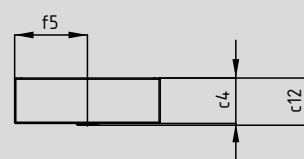

PURO S

COUNTERTOP WASHBASIN

(RIM HEIGHT 120 MM)

- Extension of the PURO countertop washbasin by a model without tap deck
- contrasts conventional washbasins with a stylish bowl aesthetic
- can be positioned anywhere on the console for use with a wall-mounted tap
- made of KALDEWEI steel enamel
- designed by Anke Salomon

Similar illustration

Model No.		3175	3176
External length	a_1	600	900 mm
Internal length	a_5	561	860 mm
External width	b_1	385	385 mm
Internal width	b_5	354	354 mm
Height of rim	c_4	120	120 mm
Distance basin surface to bottom edge of waste hole	c_{12}	125	125 mm
Distance outer edge to centre of waste hole	f_5	192,5	192,5 mm
Weight of the enamelled washbasin in kg		11,5	16,2