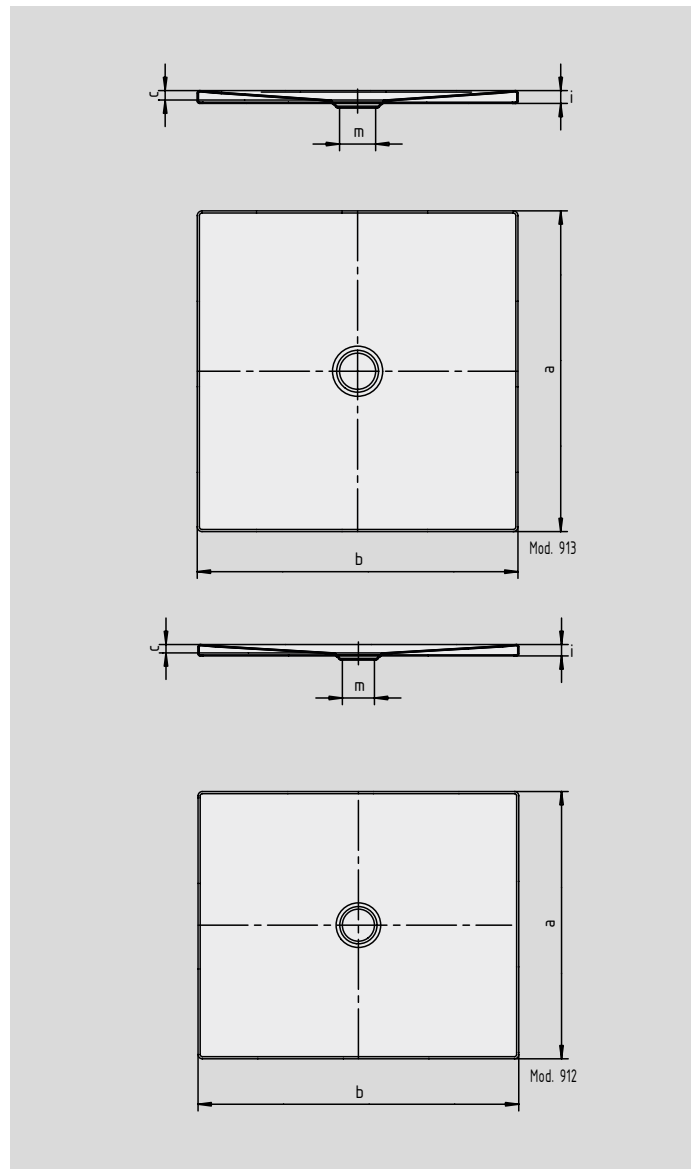

SCONA

- harmonious design with central waste
- can be installed absolutely flush-to-floor
- waste cover flush in shower surface
- also available in the colours of the Coordinated Colours Collection
- made of KALDEWEI steel enamel

Similar illustration.

Model No.		911	912	913	914	915	916	917	918	919
External length	a	800	750	900	800	900	1000	800	900	900 mm
External width	b	800	900	900	1000	1000	1000	1200	1200	1400mm
Depth	c	23	23	23	23	23	23	23	23	23 mm
Height of rim	i	32	32	32	32	32	32	32	32	32 mm
Diameter of drain hole	m	90	90	90	90	90	90	90	90	90 mm
Weight of the enamelled shower tray in kg		18	18	22	21	24	27	25	29	33
Anti-slip		✓	✓	✓	✓	✓	✓	✓	✓	✓
Full anti-slip		✓	✓	✓	✓	✓	✓	✓	✓	✓