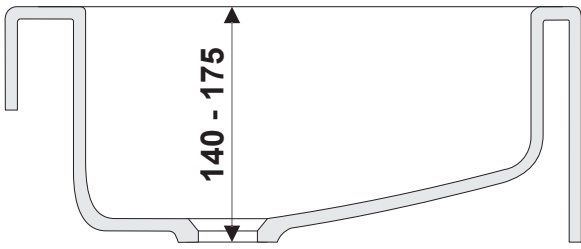

# INEO-FLUX SANIT

Art.: 02.035.81..0000

H = 175 - 245 mm	H1 →	5	---
H = 140 - 175 mm	H2 →	3	
H = 125 - 140 mm	H3 →	3	
H = 95 - 115 mm	H4 →	3	

L = 140 - 210 mm	L1 →	5	---
L = 110 - 140 mm	L2 →	4	
L = 90 - 110 mm	L3 →	4	
L = 80 - 100 mm	L4 →	4	

H2

H3

H4

L2

L3

L4

1

2