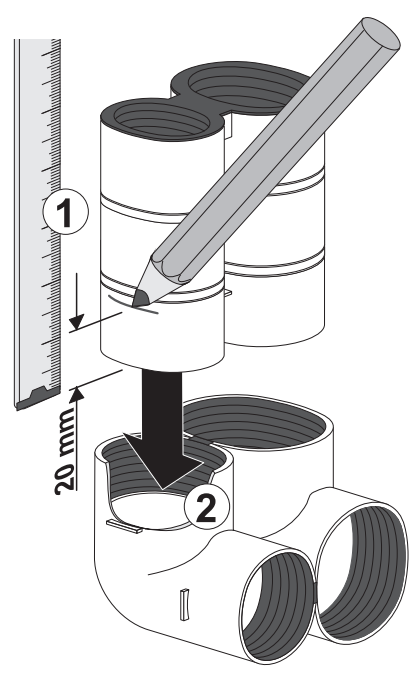

# INEO-FLUX SANIT

Art.: 02.035.81..0000

H = 175 - 245 mm	H1 →	5	---
H = 140 - 175 mm	H2 →	3	
H = 125 - 140 mm	H3 →	3	
H = 95 - 115 mm	H4 →	3	

L = 140 - 210 mm	L1 →	5	---
L = 110 - 140 mm	L2 →	4	
L = 90 - 110 mm	L3 →	4	
L = 80 - 100 mm	L4 →	4	

H2

H3

H4

L2

L3

L4

1

2