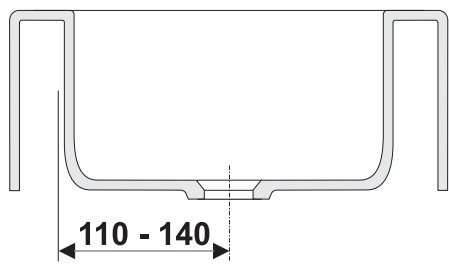

# INEO-FLUX SANIT

Art.: 02.035.81..0000

H = 175 - 245 mm	H1 →	5	---
H = 140 - 175 mm	H2 →	3	
H = 125 - 140 mm	H3 →	3	
H = 95 - 115 mm	H4 →	3	

L = 140 - 210 mm	L1 →	5	---
L = 110 - 140 mm	L2 →	4	
L = 90 - 110 mm	L3 →	4	
L = 80 - 100 mm	L4 →	4	

H2

H3

H4

L2

L3

L4

1

2