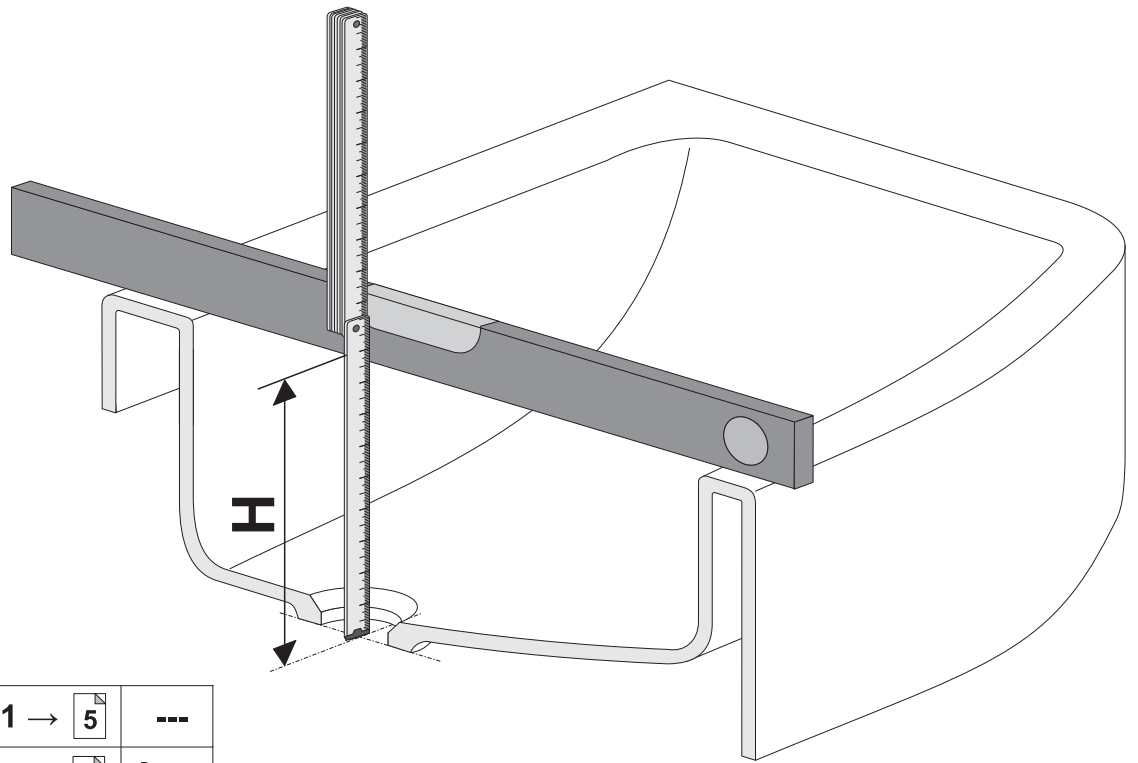

# INEO-FLUX SANIT

Art.: 02.035.81..0000

H = 175 - 245 mm	H1 →	5	---
H = 140 - 175 mm	H2 →	3	
H = 125 - 140 mm	H3 →	3	
H = 95 - 115 mm	H4 →	3	

L = 140 - 210 mm	L1 →	5	---
L = 110 - 140 mm	L2 →	4	
L = 90 - 110 mm	L3 →	4	
L = 80 - 100 mm	L4 →	4	