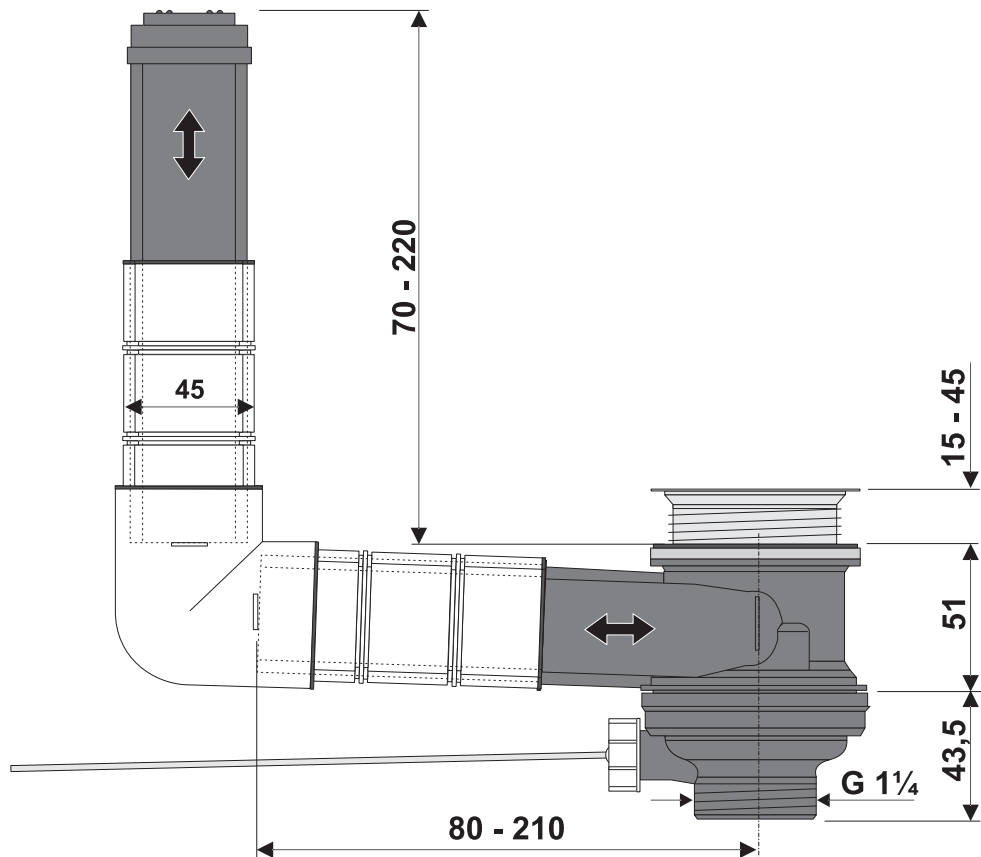

# INEO-FLUX SANIT

Art.: 02.035.81..0000

H = 175 - 245 mm	H1 →	5	---
H = 140 - 175 mm	H2 →	3	
H = 125 - 140 mm	H3 →	3	
H = 95 - 115 mm	H4 →	3	

L = 140 - 210 mm	L1 →	5	---
L = 110 - 140 mm	L2 →	4	
L = 90 - 110 mm	L3 →	4	
L = 80 - 100 mm	L4 →	4	

H2

H3

H4

L2

L3

L4

1

2