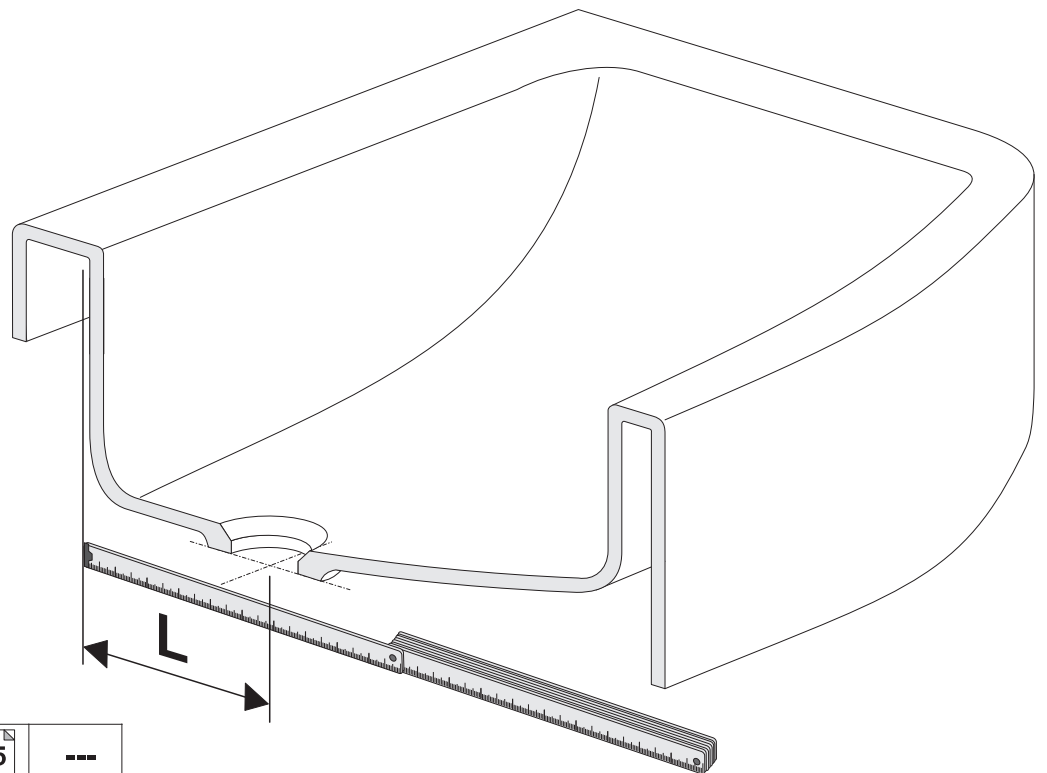

# INEO-FLUX SANIT

Art.: 02.035.81..0000

H = 175 - 245 mm	H1 →	5	---
H = 140 - 175 mm	H2 →	3	
H = 125 - 140 mm	H3 →	3	
H = 95 - 115 mm	H4 →	3	

L = 140 - 210 mm	L1 →	5	---
L = 110 - 140 mm	L2 →	4	
L = 90 - 110 mm	L3 →	4	
L = 80 - 100 mm	L4 →	4	