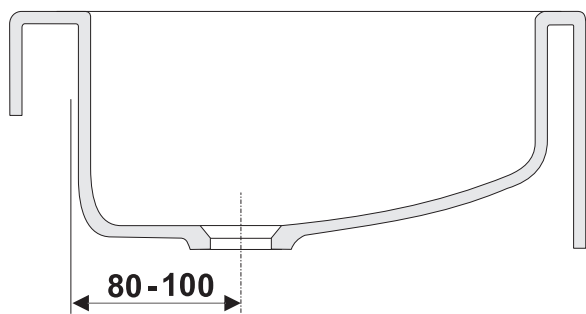

# INEO-FLUX SANIT

Art.: 02.035.81..0000

H = 175 - 245 mm	H1 →	5	---
H = 140 - 175 mm	H2 →	3	
H = 125 - 140 mm	H3 →	3	
H = 95 - 115 mm	H4 →	3	

L = 140 - 210 mm	L1 →	5	---
L = 110 - 140 mm	L2 →	4	
L = 90 - 110 mm	L3 →	4	
L = 80 - 100 mm	L4 →	4	

H2

H3

H4

L2

L3

L4

1

2