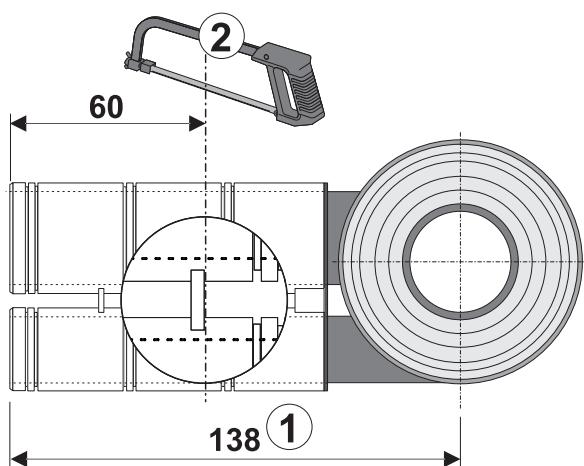

# INEO-FLUX SANIT

Art.: 02.035.81..0000

H = 175 - 245 mm	H1 →	5	---
H = 140 - 175 mm	H2 →	3	
H = 125 - 140 mm	H3 →	3	
H = 95 - 115 mm	H4 →	3	

L = 140 - 210 mm	L1 →	5	---
L = 110 - 140 mm	L2 →	4	
L = 90 - 110 mm	L3 →	4	
L = 80 - 100 mm	L4 →	4	

H2

H3

H4

L2

L3

L4

1

2