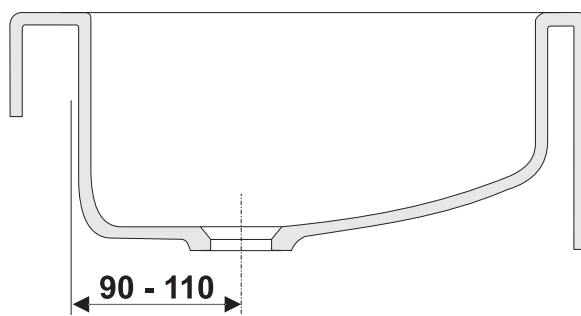

# INEO-FLUX SANIT

Art.: 02.035.81..0000

H = 175 - 245 mm	H1 →	5	---
H = 140 - 175 mm	H2 →	3	
H = 125 - 140 mm	H3 →	3	
H = 95 - 115 mm	H4 →	3	

L = 140 - 210 mm	L1 →	5	---
L = 110 - 140 mm	L2 →	4	
L = 90 - 110 mm	L3 →	4	
L = 80 - 100 mm	L4 →	4	

H2

H3

H4

L2

L3

L4

1

2