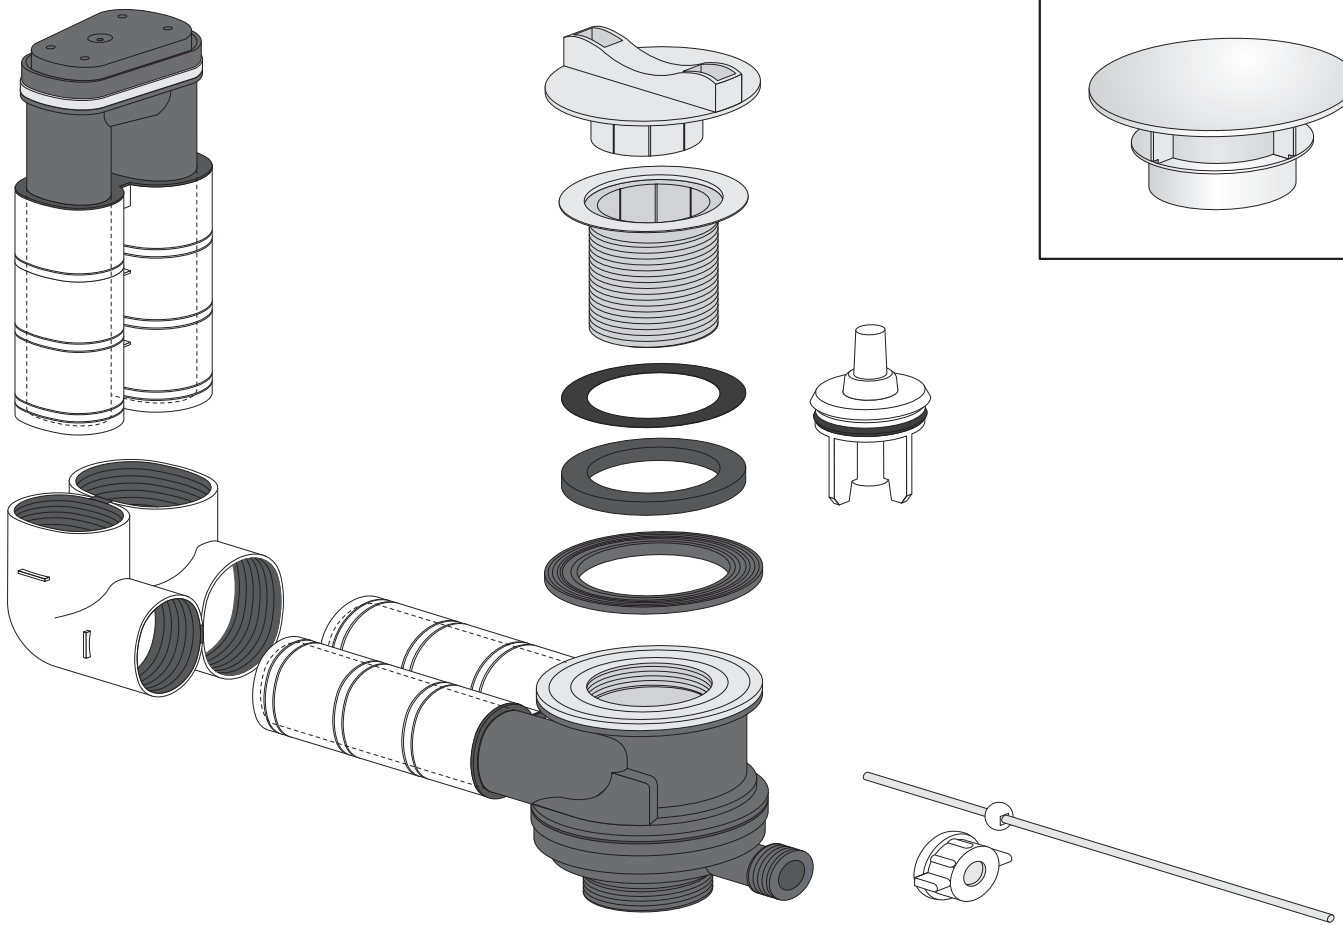

# INEO-FLUX SANIT

Art.: 02.035.81..0000

H = 175 - 245 mm	H1 →	5	---
H = 140 - 175 mm	H2 →	3	
H = 125 - 140 mm	H3 →	3	
H = 95 - 115 mm	H4 →	3	

L = 140 - 210 mm	L1 →	5	---
L = 110 - 140 mm	L2 →	4	
L = 90 - 110 mm	L3 →	4	
L = 80 - 100 mm	L4 →	4	

3

4

5

6

7

8

9

10