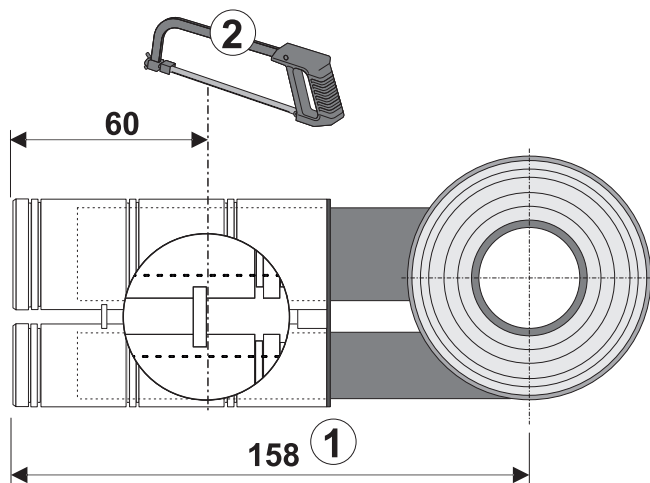

# INEO-FLUX SANIT

Art.: 02.035.81..0000

H = 175 - 245 mm	H1 →	5	---
H = 140 - 175 mm	H2 →	3	
H = 125 - 140 mm	H3 →	3	
H = 95 - 115 mm	H4 →	3	

L = 140 - 210 mm	L1 →	5	---
L = 110 - 140 mm	L2 →	4	
L = 90 - 110 mm	L3 →	4	
L = 80 - 100 mm	L4 →	4	

H2

H3

H4

L2

L3

L4

1

2