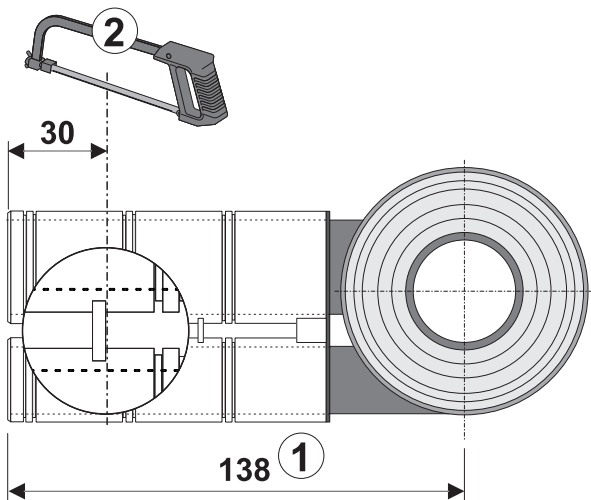

# INEO-FLUX SANIT

Art.: 02.035.81..0000

H = 175 - 245 mm	H1 →	5	---
H = 140 - 175 mm	H2 →	3	
H = 125 - 140 mm	H3 →	3	
H = 95 - 115 mm	H4 →	3	

L = 140 - 210 mm	L1 →	5	---
L = 110 - 140 mm	L2 →	4	
L = 90 - 110 mm	L3 →	4	
L = 80 - 100 mm	L4 →	4	

H2

H3

H4

L2

L3

L4

1

2