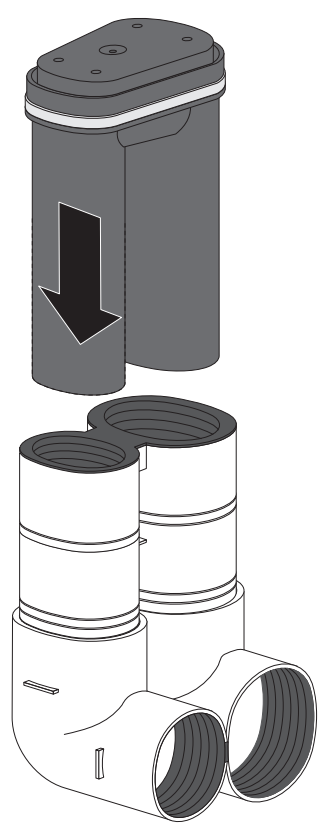

# INEO-FLUX SANIT

Art.: 02.035.81..0000

H = 175 - 245 mm	H1 →	5	---
H = 140 - 175 mm	H2 →	3	
H = 125 - 140 mm	H3 →	3	
H = 95 - 115 mm	H4 →	3	

L = 140 - 210 mm	L1 →	5	---
L = 110 - 140 mm	L2 →	4	
L = 90 - 110 mm	L3 →	4	
L = 80 - 100 mm	L4 →	4	

H2

H3

H4

L2

L3

L4

1

2