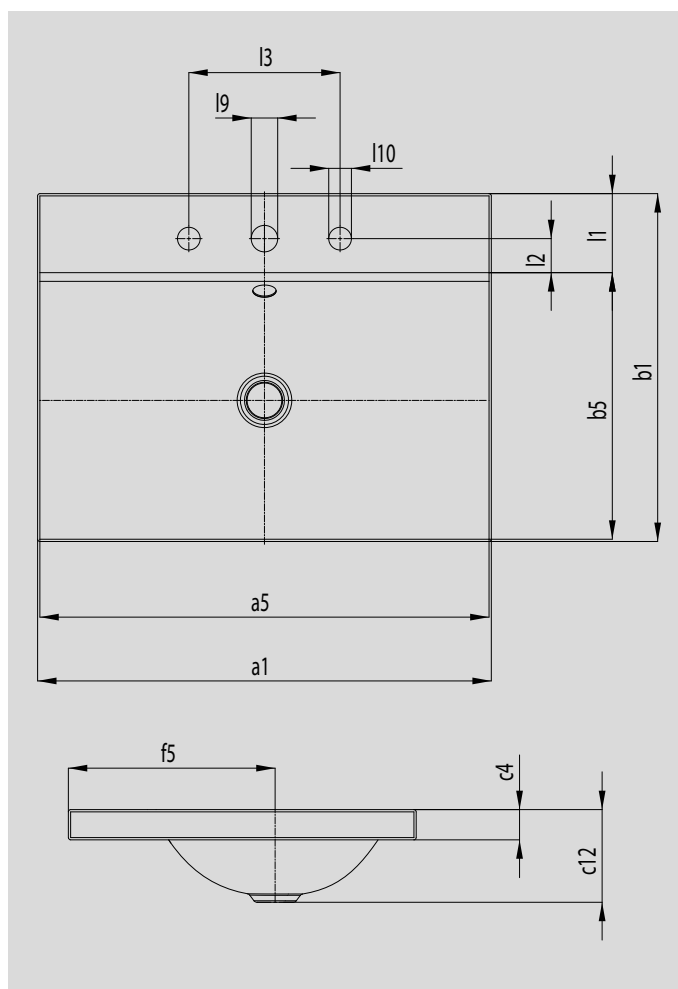

SILENIO INSET COUNTERTOP WASHBASIN

(HEIGHT OF RIM 40 MM)

- fluid and sensually modern design all at once
- optimum comfort through generous dimensioning of the washbasin
- soft, organic interior shape
- geometry allows fittings with short spout leaving ample space for washing
- together with the SILENIO bath and SCONA shower surface, they form a perfect bathroom fitted out entirely with steel enamel
- designed by Anke Salomon

Similar illustrations

Model No.		3040	3041
External length	a1	600	900 mm
Internal length	a5	594	894 mm
External width	b1	460	460 mm
Internal width	b5	352,5	352,5 mm
Height of rim	c4	40	40 mm
Distance basin surface to bottom edge of waste hole	c12	123	123 mm
Distance outer edge to centre of waste hole	f5	273,4	273,4 mm
Depth of tap deck	l1	104,5	104,5 mm
Distance tap holes to edge	l2	45	45 mm
Distance of tap holes	l3	200	200 mm
Diameter of centre tap hole	l9	35	35 mm
Diameter of outside tap holes (3 tap holes only)	l10	30	30 mm
Weight of the enamelled washbasin in kg		7,6	10,7