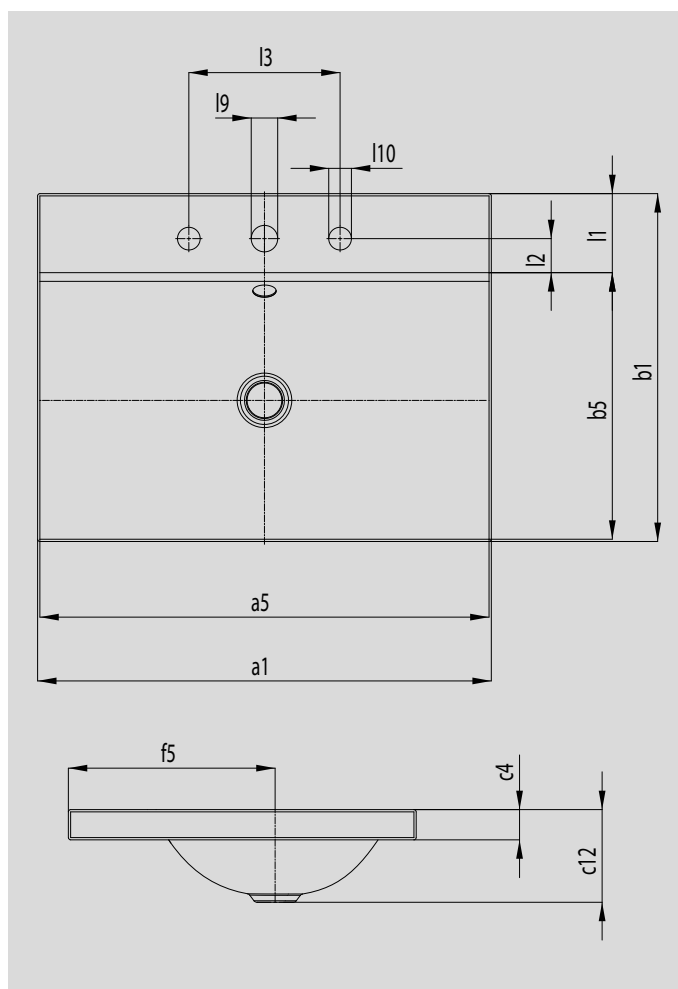

# SILENIO INSET COUNTERTOP WASHBASIN

(HEIGHT OF RIM 40 MM)

- fluid and sensually modern design all at once
- optimum comfort through generous dimensioning of the washbasin
- soft, organic interior shape
- geometry allows fittings with short spout leaving ample space for washing
- together with the SILENIO bath and SCONA shower surface, they form a perfect bathroom fitted out entirely with steel enamel
- designed by Anke Salomon

Similar illustrations

Model No.		3040	3041
External length	a1	600	900 mm
Internal length	a5	594	894 mm
External width	b1	460	460 mm
Internal width	b5	352,5	352,5 mm
Height of rim	c4	40	40 mm
Distance basin surface to bottom edge of waste hole	c12	123	123 mm
Distance outer edge to centre of waste hole	f5	273,4	273,4 mm
Depth of tap deck	l1	104,5	104,5 mm
Distance tap holes to edge	l2	45	45 mm
Distance of tap holes	l3	200	200 mm
Diameter of centre tap hole	l9	35	35 mm
Diameter of outside tap holes (3 tap holes only)	l10	30	30 mm
Weight of the enamelled washbasin in kg		7,6	10,7