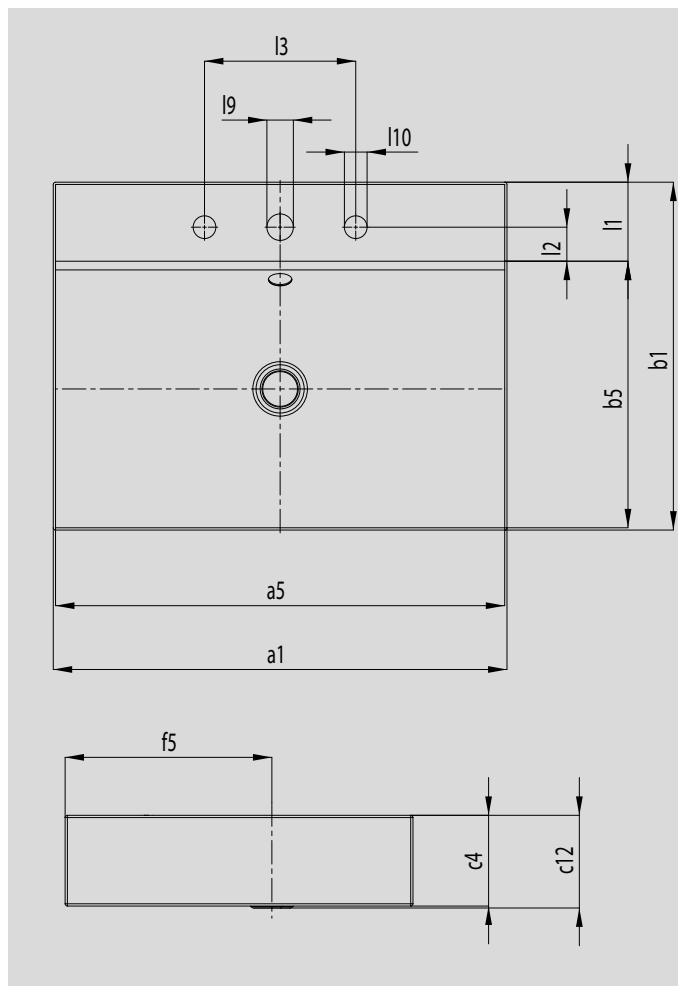

# SILENIO COUNTERTOP WASHBASIN

(HEIGHT OF RIM 120 MM)

- fluid and sensually modern design all at once
- optimum comfort through generous dimensioning of the washbasin
- soft, organic interior shape
- geometry allows fittings with short spout leaving ample space for washing
- together with the SILENIO bath and SCONA shower surface, they form a perfect bathroom fitted out entirely with steel enamel
- designed by Anke Salomon

Similar illustrations

Model No.		3042	3043	3049
External length	a1	600	900	1200 mm
Internal length	a5	594	894	1194 mm
External width	b1	460	460	460 mm
Internal width	b5	352,5	352,5	352,5 mm
Height of rim	c4	120	120	120 mm
Distance basin surface to bottom edge of waste hole	c12	123	123	123 mm
Distance outer edge to centre of waste hole	f5	273,4	273,4	273,4 mm
Depth of tap deck	l1	104,5	104,5	104,5 mm
Distance tap holes to edge	l2	45	45	45 mm
Distance of tap holes	l3	200	200	200 mm
Diameter of centre tap hole	l9	35	35	35 mm
Diameter of outside tap holes (3 tap holes only)	l10	30	30	30 mm
Weight of the enamelled washbasin in kg		13	17	16