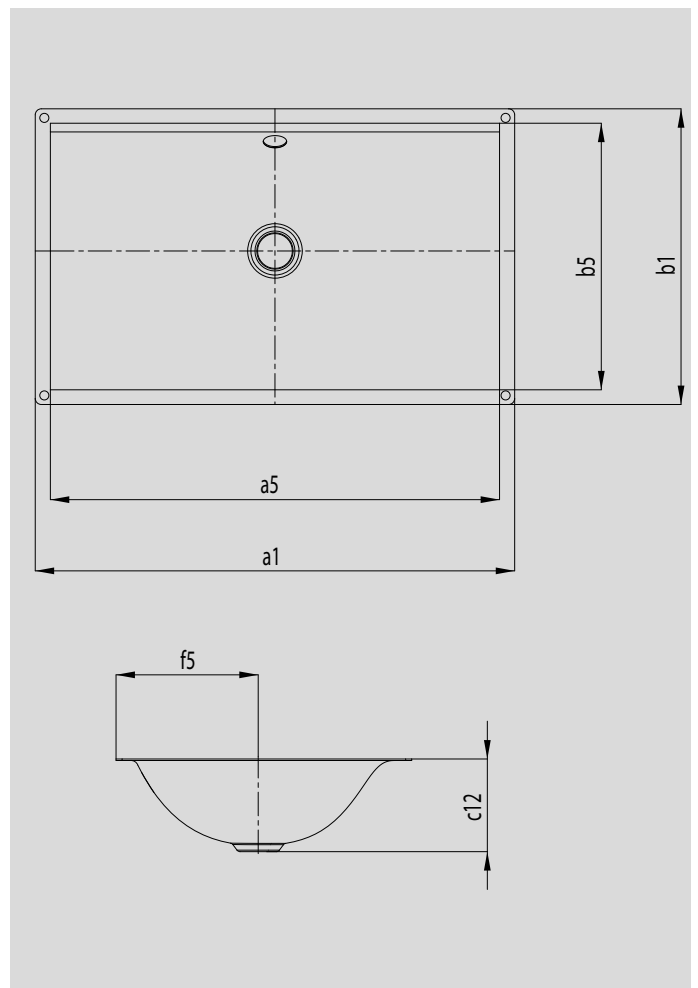

SILENIO UNDERCOUNTER WASHBASIN

- fluid and sensually modern design all at once
- optimum comfort through generous dimensioning of the washbasin
- soft, organic interior shape
- geometry allows fittings with short spout leaving ample space for washing
- together with the SILENIO bath and SCONA shower surface, they form a perfect bathroom fitted out entirely with steel enamel
- designed by Anke Salomon

Similar illustrations

Model No.		3047	3048
External length	a1	634	934 mm
Internal length	a5	594	894 mm
External width	b1	391	391 mm
Internal width	b5	352,5	352,5 mm
Distance basin surface to bottom edge of waste hole	c12	123	123 mm
Distance outer edge to centre of waste hole	f5	188	188 mm
Weight of the enamelled washbasin in kg		7,2	10