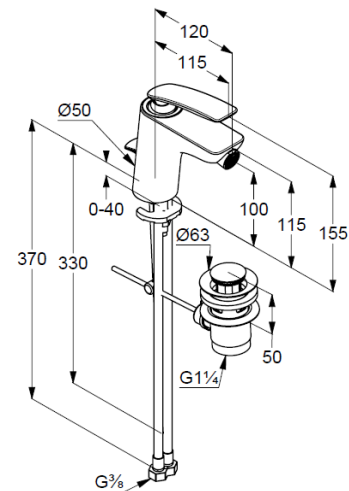

Technische Daten/ Technical Data

KLUDI BALANCE
single lever bidet mixer
DN 15

Ref.:
522160575

Finishes:
05 chrome

Product description
Manufacturer KLUDI GmbH & Co. KG
Typ: KLUDI BALANCE
single lever bidet mixer
Ref.: 522160575

bidet mixer
single lever mixer
1-hole mounted
solid lever, metal
aerator, S-Pointer M24
ceramic cartridge with hot water safety device
flow rate at 3 bar 7,6 l/min.
flexible hoses G $\frac{3}{8}$ DVGW approved
rapid installation set

Produktabbildung/ Product picture

Maßzeichnung/ Dimensional drawing

Durchfluss/ Flow rate