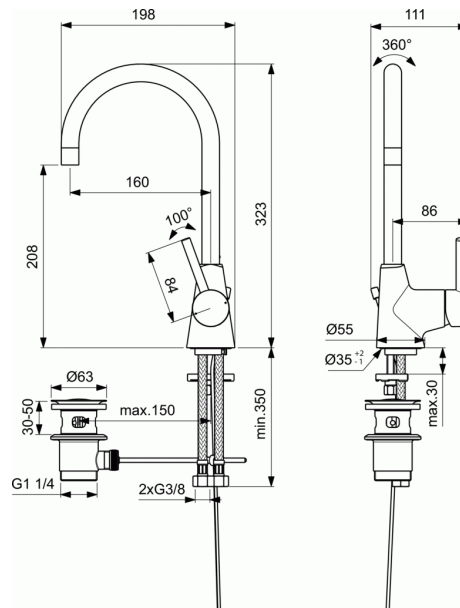

CERALINE

One-hole High spout basin mixer

One-hole High spout basin mixer

- 28 mm ceramic cartridge with hot water limiter
- Metal handle with red and blue colour indication
- Tubular spout R160
- Perlator aerator with 5 l/min flow rate limiter
- Easy-Fix fixation
- Flexible hoses G3/8" for water supply
- Metal pop-up waste
- Comply with EN817