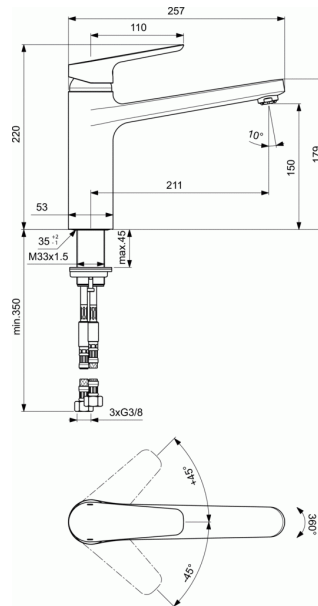

CERAPLAN III One-hole kitchen mixer ND

One-hole kitchen mixer ND

- High attached cast spout
- Easy-Fix fixation
- Fixation allows up to 45 mm thickness on the boards
- Flexible hoses G3/8" for water supply system connection
- 35 mm ceramic cartridge
- Hot water limiter
- Turn able 360°
- Brass cast body with spout 210 mm projection
- Metal handle with red and blue indicator
- Aerator Perlator
- Noise class 1
- For low pressure ND
- Comply with EN817, NF