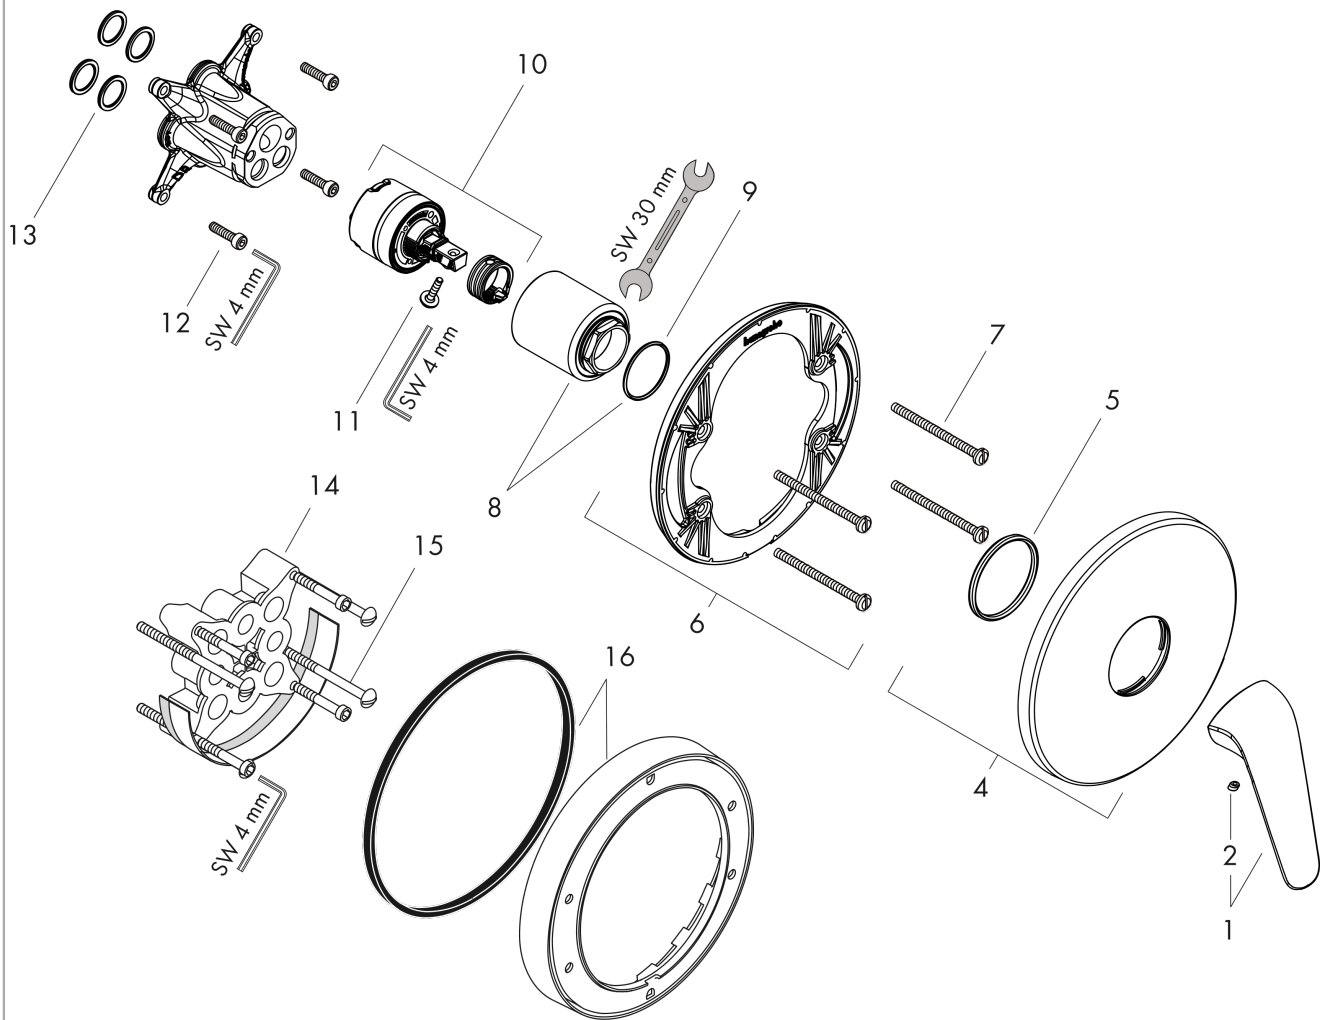

**Novus**  
**Single lever shower mixer HighFlow for concealed installation**  
 Surfaces: **Chrome** Article Number: **71066000**

**Description**

**product features**

- 1 function
- connection type: basic set
- maximum flow rate at 3 bar: 49 l/min
- ceramic cartridge (Highflow)
- temperature limitation adjustable
- connection dimension: DN15

**Product image**

**Scale drawing**

**Novus**  
**Single lever shower mixer HighFlow for concealed installation**  
 Surfaces: **Chrome** Article Number: **71066000**

**Exploded Drawing**

Year of production: >10/17

**Novus**  
**Single lever shower mixer HighFlow for concealed installation**  
 Surfaces: **Chrome** Article Number: **71066000**

## Spare part list

Year of production: >10/17

Pos.	Description	Article Number	Price	PU
1	handle	92224000	-	1
2	screw cover	96338000	-	1
3	flange	97406000	-	1
4	escutcheon Ø 170 mm	96452000	-	1
5	O-Ring 48x3	95508000	-	1
6	sub plate	96447000	-	1
7	set of fixing screws	96454000	-	1
8	nut	98286000	-	1
9	O-ring 33x2	98154000	-	1
10	cartridge, assy	98285000	-	1
11	locking screw for handle	95140000	-	1
12	set of screws	96525000	-	1
13	O-ring 16x2	98133000	-	1
14	extension 25 mm	13595000	-	1
15	set of fixing screws	97747000	-	1
16	extension 22 mm (Ø 170 mm)	13596000	-	1
a	concealed item	01800180	-	1
b	adapter for exchanged connections	93181000	-	1