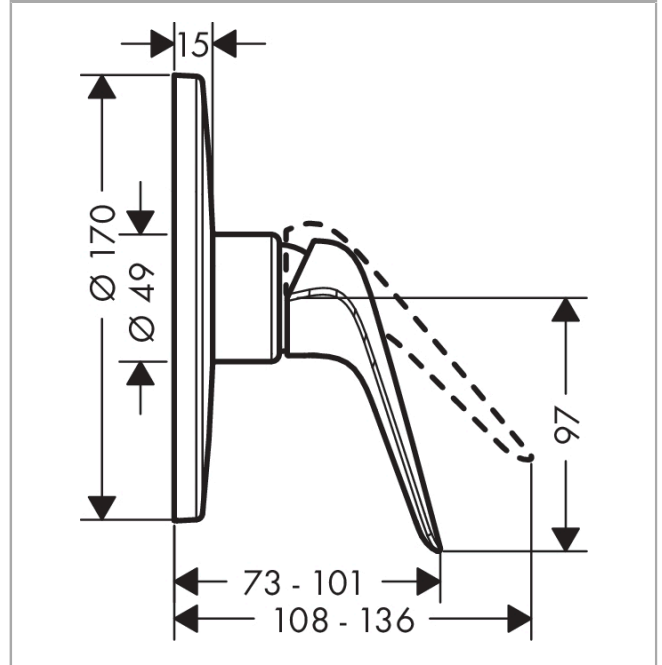

**Novus**  
**Single lever shower mixer HighFlow for concealed installation**  
 Surfaces: **Chrome** Article Number: **71066000**

**Description**

**product features**

- 1 function
- connection type: basic set
- maximum flow rate at 3 bar: 49 l/min
- ceramic cartridge (Highflow)
- temperature limitation adjustable
- connection dimension: DN15

**Product image**

**Scale drawing**

**Novus**  
**Single lever shower mixer HighFlow for concealed installation**  
 Surfaces: **Chrome** Article Number: **71066000**

**Exploded Drawing**

Year of production: >10/17

**Novus**  
**Single lever shower mixer HighFlow for concealed installation**  
 Surfaces: **Chrome** Article Number: **71066000**

## Spare part list

Year of production: >10/17

Pos.	Description	Article Number	Price	PU
1	handle	92224000	-	1
2	screw cover	96338000	-	1
3	flange	97406000	-	1
4	escutcheon Ø 170 mm	96452000	-	1
5	O-Ring 48x3	95508000	-	1
6	sub plate	96447000	-	1
7	set of fixing screws	96454000	-	1
8	nut	98286000	-	1
9	O-ring 33x2	98154000	-	1
10	cartridge, assy	98285000	-	1
11	locking screw for handle	95140000	-	1
12	set of screws	96525000	-	1
13	O-ring 16x2	98133000	-	1
14	extension 25 mm	13595000	-	1
15	set of fixing screws	97747000	-	1
16	extension 22 mm (Ø 170 mm)	13596000	-	1
a	concealed item	01800180	-	1
b	adapter for exchanged connections	93181000	-	1