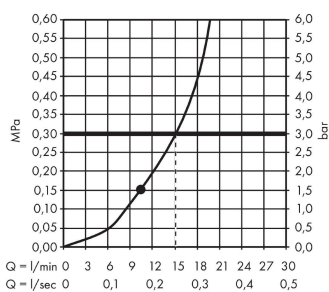

Flowchart

The consumption was measured in combination with the appropriate fittings (thermostat/mixer/ in-wall valve) to reflect actual application in practice.