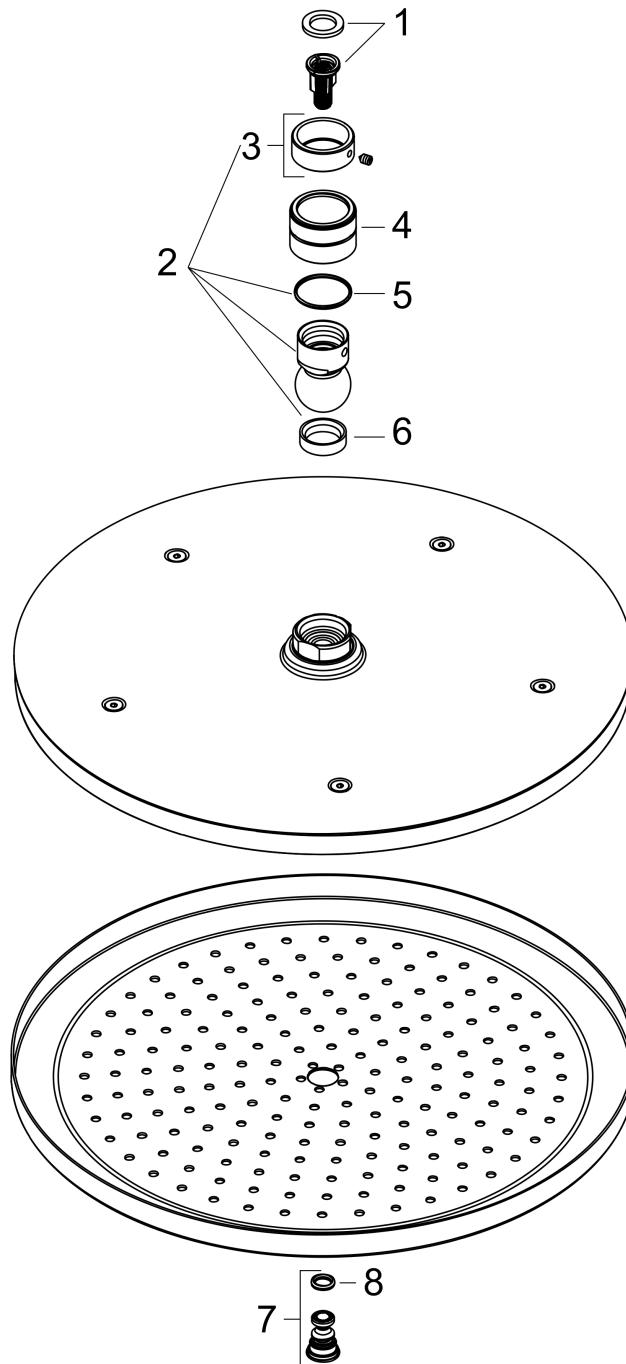

##### product features

- shower head size: 280 mm
- spray type: RainAir
- ball-joint: overhead shower angle adjustable
- maximum flow rate at 3 bar: 15,6 l/min
- flow rate RainAir spray (at 3 bar): 15,6 l/min
- material spray disc: metal
- spray disc removable for cleaning
- installation: ceiling or wall
- connection thread G ½
- connection dimension: DN15

#### Scale drawing

#### Flowchart

The consumption was measured in combination with the appropriate fittings (thermostat/mixer/ in-wall valve) to reflect actual application in practice.

**Croma**  
**Overhead shower 280 1jet**  
Surfaces: **Chrome** Article Number: **26220000**

Exploded Drawing

Year of production: >04/16

**Croma**

**Overhead shower 280 1jet**

Surfaces: **Chrome** Article Number: **26220000**

**Spare part list**

Year of production: >04/16

<b>Pos.</b>	<b>Description</b>	<b>Article Number</b>	<b>Price</b>	<b>PU</b>
1	filter insert	97708000	-	1
2	ball joint	98941000	-	1
3	lock washer	98942000	-	1
4	nut	97958000	-	1
5	lever collar	97536000	-	1
6	seal	97606000	-	1
7	air jet	95794000	-	1
8	O-ring 7x2	98419000	-	1