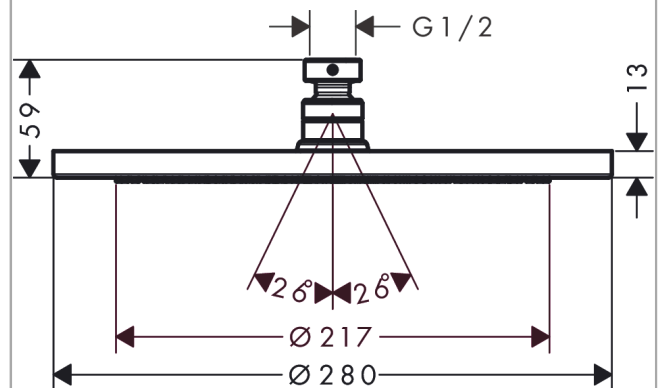

##### product features

- shower head size: 280 mm
- spray type: RainAir
- ball-joint: overhead shower angle adjustable
- maximum flow rate at 3 bar: 15,6 l/min
- flow rate RainAir spray (at 3 bar): 15,6 l/min
- material spray disc: metal
- spray disc removable for cleaning
- installation: ceiling or wall
- connection thread G ½
- connection dimension: DN15

#### Scale drawing