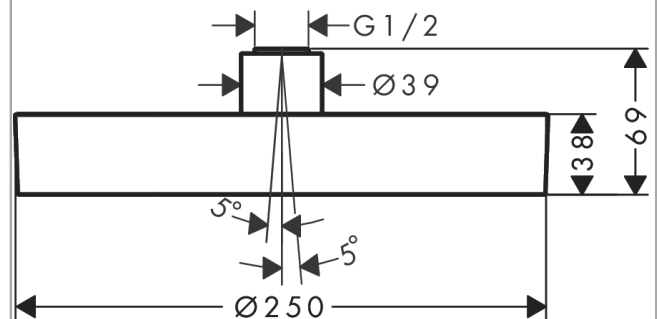

Rainfinity

Overhead shower 250 1jet EcoSmart

Surfaces: **Brushed Black Chrome** Article Number: **26229340**

Description

product features

- shower head size: 250 mm
- spray type: PowderRain
- ball-joint: overhead shower angle (2 x 5°) adjustable
- maximum flow rate at 3 bar: 9 l/min
- flow rate PowderRain spray (at 0.3 bar): 9 l/min
- spray disc surface: graphite
- material spray disc: aluminium
- overhead shower removable for cleaning
- installation: ceiling or wall, Tool-free assembly and disassembly
- connection thread G 1/2
- connection dimension: DN15

Technology

Design awards

reddot award 2019
best of the best

Product image

Scale drawing

Flowchart

The consumption was measured in combination with the appropriate fittings (thermostat/mixer/ in-wall valve) to reflect actual application in practice.

Rainfinity
Overhead shower 250 1jet EcoSmart
 Surfaces: **Brushed Black Chrome** Article Number: **26229340**

Exploded Drawing

Year of production: >01/21

- 1 — 
- 2 — 

Rainfinity

Overhead shower 250 1jet EcoSmart

Surfaces: **Brushed Black Chrome** Article Number: **26229340**

Spare part list

Year of production: >01/21

Pos.	Description	Article Number	Price	PU
1	filter packing	93774000	-	1
2	flow limiter (9 l/min)	95659000	-	1