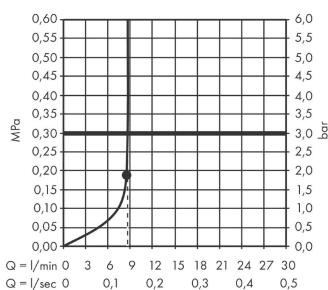

Rainfinity

Overhead shower 250 1jet EcoSmart

Surfaces: **Brushed Black Chrome** Article Number: **26229340**

Description

product features

- shower head size: 250 mm
- spray type: PowderRain
- ball-joint: overhead shower angle (2 x 5°) adjustable
- maximum flow rate at 3 bar: 9 l/min
- flow rate PowderRain spray (at 0.3 bar): 9 l/min
- spray disc surface: graphite
- material spray disc: aluminium
- overhead shower removable for cleaning
- installation: ceiling or wall, Tool-free assembly and disassembly
- connection thread G 1/2
- connection dimension: DN15

Technology

Design awards

reddot award 2019
best of the best

Product image

Scale drawing

Flowchart

The consumption was measured in combination with the appropriate fittings (thermostat/mixer/ in-wall valve) to reflect actual application in practice.