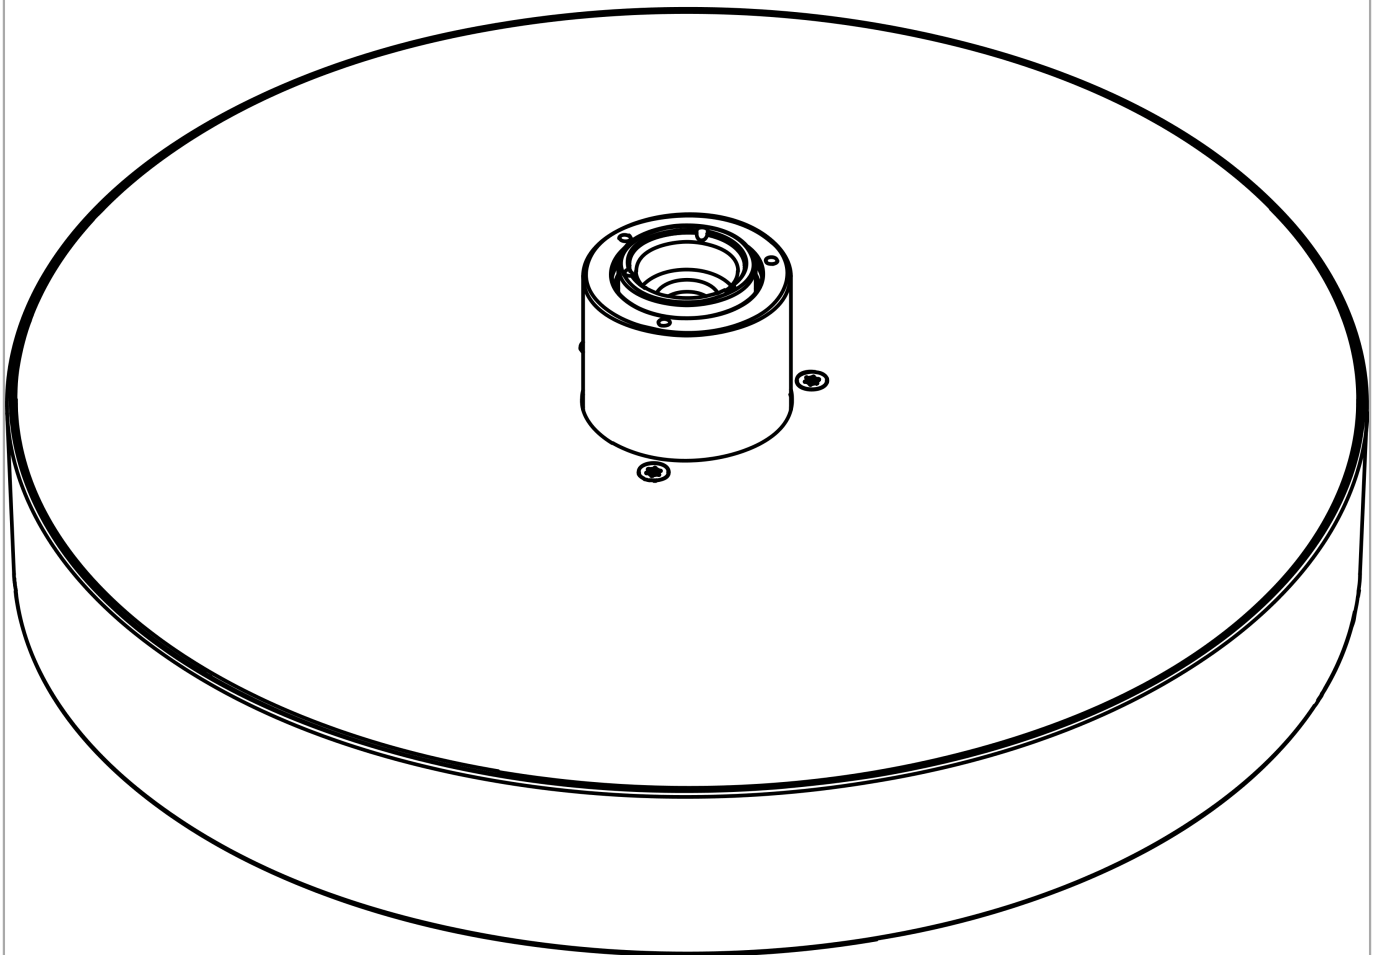

Rainfinity

Overhead shower 250 1jet EcoSmart

Surfaces: **Brushed Black Chrome** Article Number: **26229340**

Description

product features

- shower head size: 250 mm
- spray type: PowderRain
- ball-joint: overhead shower angle (2 x 5°) adjustable
- maximum flow rate at 3 bar: 9 l/min
- flow rate PowderRain spray (at 0.3 bar): 9 l/min
- spray disc surface: graphite
- material spray disc: aluminium
- overhead shower removable for cleaning
- installation: ceiling or wall, Tool-free assembly and disassembly
- connection thread G 1/2
- connection dimension: DN15

Technology

Design awards

reddot award 2019
best of the best

Product image

Scale drawing

Flowchart

The consumption was measured in combination with the appropriate fittings (thermostat/mixer/ in-wall valve) to reflect actual application in practice.

Rainfinity
Overhead shower 250 1jet EcoSmart
 Surfaces: **Brushed Black Chrome** Article Number: **26229340**

Exploded Drawing

Year of production: >01/21

- 1 — 
- 2 — 

Rainfinity

Overhead shower 250 1jet EcoSmart

Surfaces: **Brushed Black Chrome** Article Number: **26229340**

Spare part list

Year of production: >01/21

Pos.	Description	Article Number	Price	PU
1	filter packing	93774000	-	1
2	flow limiter (9 l/min)	95659000	-	1