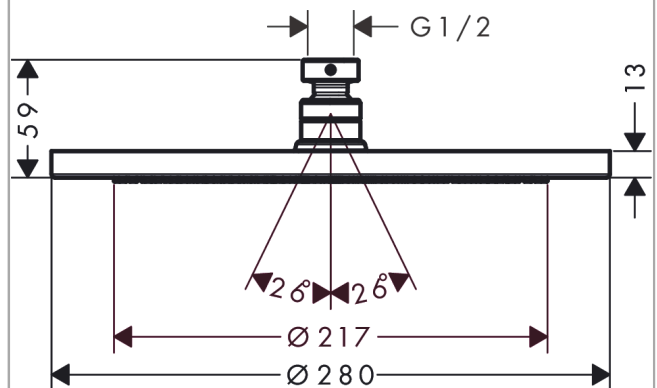

Croma

Overhead shower 280 1jet

Surfaces: **Brushed Black Chrome**

Article Number: **26220340**

Description

product features

- shower head size: 280 mm
- spray type: RainAir
- ball-joint: overhead shower angle adjustable
- maximum flow rate at 3 bar: 15,6 l/min
- flow rate RainAir spray (at 3 bar): 15,6 l/min
- material spray disc: metal
- spray disc removable for cleaning
- installation: ceiling or wall
- connection thread G ½
- connection dimension: DN15

Technology

Design awards

Product image

Scale drawing

Flowchart

The consumption was measured in combination with the appropriate fittings (thermostat/mixer/ in-wall valve) to reflect actual application in practice.

Croma
Overhead shower 280 1jet
Surfaces: **Brushed Black Chrome** Article Number: **26220340**

Exploded Drawing

Year of production: >06/20

Croma**Overhead shower 280 1jet**Surfaces: **Brushed Black Chrome** Article Number: **26220340****Spare part list**

Year of production: >06/20

Pos.	Description	Article Number	Price	PU
1	filter insert	97708000	-	1
2	ball joint	98941340	-	1
3	lock washer	98942340	-	1
4	nut	97958340	-	1
5	lever collar	97536000	-	1
6	seal	97606000	-	1
7	air jet	95794340	-	1
8	O-ring 7x2	98419000	-	1