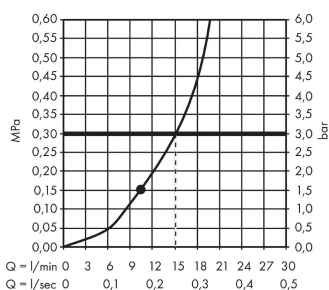

Croma

Overhead shower 280 1jet

Surfaces: **Brushed Black Chrome**

Article Number: **26220340**

Description

product features

- shower head size: 280 mm
- spray type: RainAir
- ball-joint: overhead shower angle adjustable
- maximum flow rate at 3 bar: 15,6 l/min
- flow rate RainAir spray (at 3 bar): 15,6 l/min
- material spray disc: metal
- spray disc removable for cleaning
- installation: ceiling or wall
- connection thread G ½
- connection dimension: DN15

Technology

Design awards

Product image

Scale drawing

Flowchart

The consumption was measured in combination with the appropriate fittings (thermostat/mixer/ in-wall valve) to reflect actual application in practice.