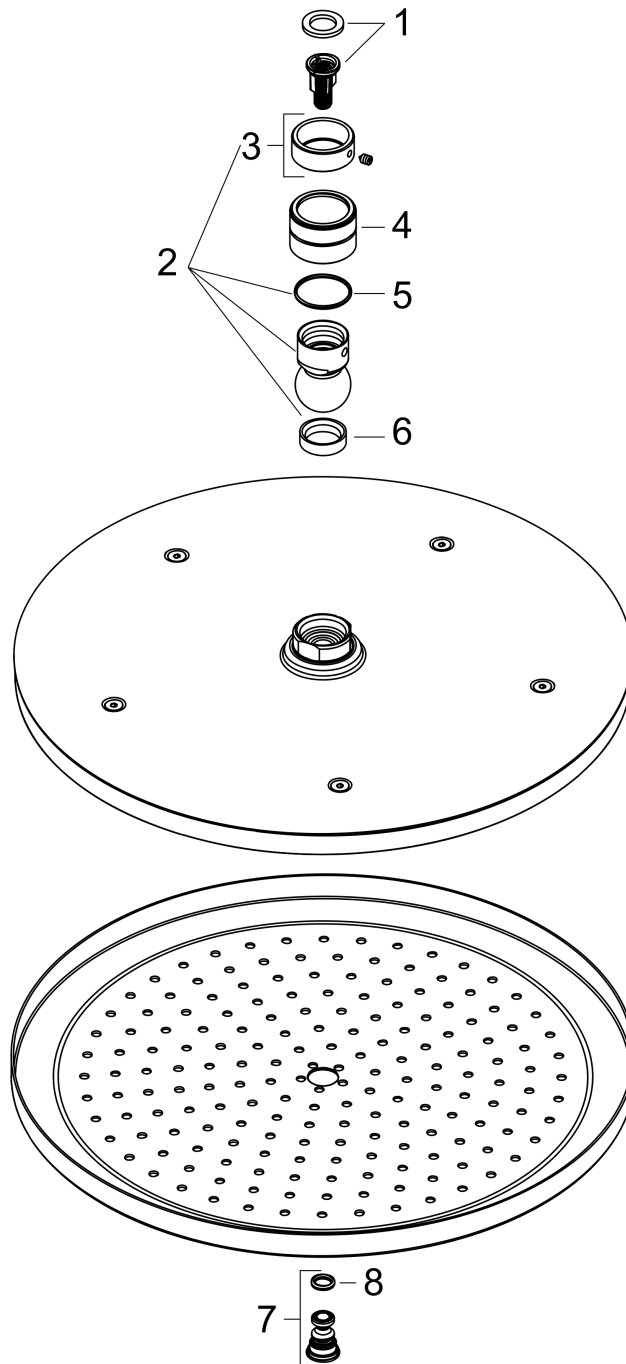

Croma

Overhead shower 280 1jet

Surfaces: **Brushed Black Chrome**

Article Number: **26220340**

Description

product features

- shower head size: 280 mm
- spray type: RainAir
- ball-joint: overhead shower angle adjustable
- maximum flow rate at 3 bar: 15,6 l/min
- flow rate RainAir spray (at 3 bar): 15,6 l/min
- material spray disc: metal
- spray disc removable for cleaning
- installation: ceiling or wall
- connection thread G ½
- connection dimension: DN15

Technology

Design awards

Product image

Scale drawing

Flowchart

The consumption was measured in combination with the appropriate fittings (thermostat/mixer/ in-wall valve) to reflect actual application in practice.

Croma
Overhead shower 280 1jet
Surfaces: **Brushed Black Chrome** Article Number: **26220340**

Exploded Drawing

Year of production: >06/20

Croma**Overhead shower 280 1jet**Surfaces: **Brushed Black Chrome** Article Number: **26220340****Spare part list**

Year of production: >06/20

Pos.	Description	Article Number	Price	PU
1	filter insert	97708000	-	1
2	ball joint	98941340	-	1
3	lock washer	98942340	-	1
4	nut	97958340	-	1
5	lever collar	97536000	-	1
6	seal	97606000	-	1
7	air jet	95794340	-	1
8	O-ring 7x2	98419000	-	1