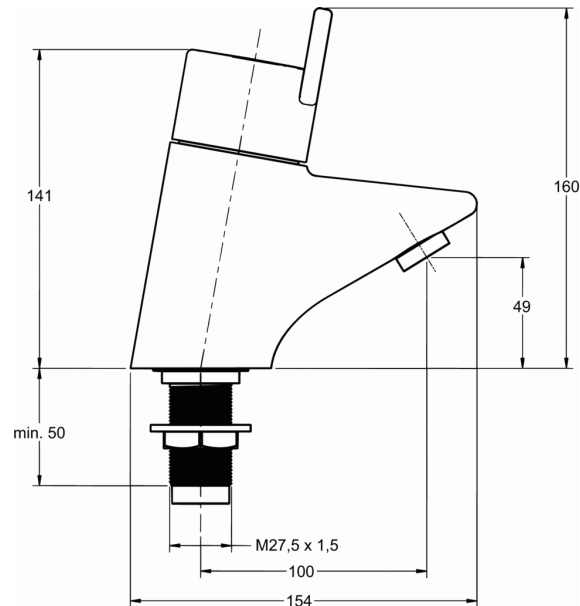

### One-hole sequential thermostatic basin mixer without pop-up waste

#### One-hole sequential thermostatic basin mixer without pop-up waste

Handle with red/ blue inserts on the top surface  
Inta thermostatic sequential cartridge  
Aerator - Anti-vandal M24x1-A (low profile), Laminar stream  
Flexible hoses PEX, G3/8"  
Standard fixation  
Without pop-up waste

#### VARIANTS

One-hole sequential thermostatic basin mixer with standart metal pop-up waste A4092