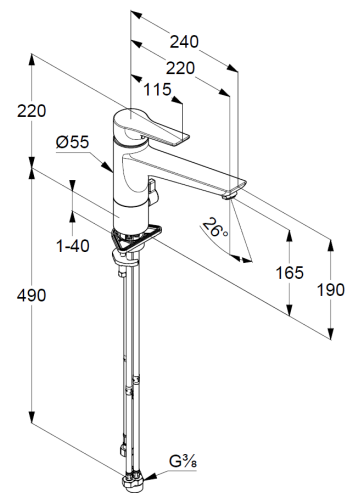

## Technical Data

KLUDI MIX  
Kitchen faucet multi

Ref.:  
329070575

Finishes:  
05 chrome

Product description  
Manufacturer KLUDI GmbH & Co. KG  
Typ: KLUDI MIX  
Kitchen faucet multi  
Ref.: 329070575

Kitchen faucet multi  
for open hot water heaters  
connection for washing-machine or dishwasher  
stand assembly  
single hole mounted  
solid lever, metal  
aerator M24  
ceramic cartridge with hotwater safety device  
flow rate at 3 bar= 5 l/ min.  
swivel spout (360°)  
flexible hoses G 3/8 DVGW approved  
rapid installation set

Product picture

Dimensional drawing

Flow rate diagram