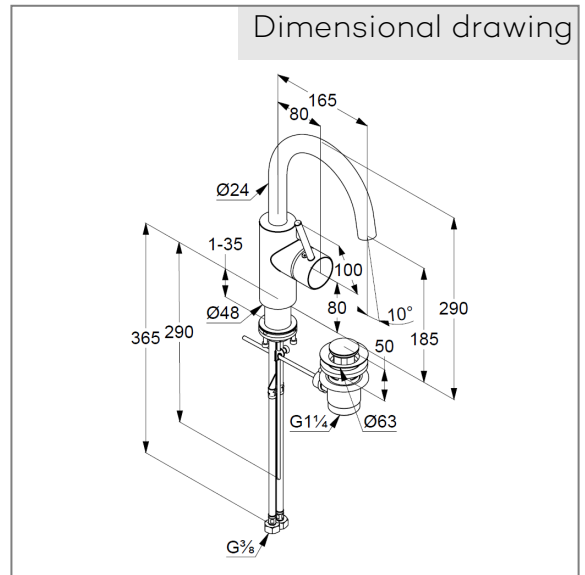

## Technical Data

KLUDI BOZZ  
single lever basin mixer  
DN 15

Ref:  
380270576

Finishes:  
05 chrom

Product description  
Manufacturer KLUDI GmbH & Co. KG  
Typ: KLUDI BOZZ  
single lever basin mixer  
Ref.: 380270576

single lever mixer  
single hole mounted  
solid lever, metal  
lateral actuation  
Aerator M21,5  
ceramic cartridge with hotwater safety device  
flow rate at 3 bar= 5 l/ min.  
flexible hoses G 3/8 DVGW approved  
rapid installation set  
pop up waste 1 1/4" metal

Product picture

Dimensional drawing

Flow rate diagram