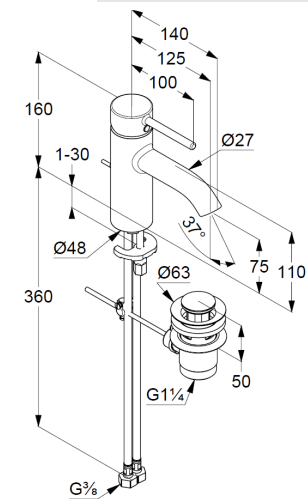

Technical Data

KLUDI BOZZ, ECO PLUS
single lever basin mixer 75
DN 15

Ref:
382630576

Finishes:
05 chrom

Product description
Manufacturer KLUDI GmbH & Co. KG
Typ: KLUDI BOZZ, ECO PLUS
single lever basin mixer 75
Ref.: 382630576
basin mixer DN 15
single lever mixer
single hole mounted
solid lever, metal
Aerator M18,5
ceramic cartridge with hotwater safety device
middle position cold water
flow rate at 3 bar = 5 l/ min.
flexible hoses G 3/8 DVGW approved
rapid installation set
pop up waste 1 1/4" metal

Product picture

Dimensional drawing

Flow rate diagram