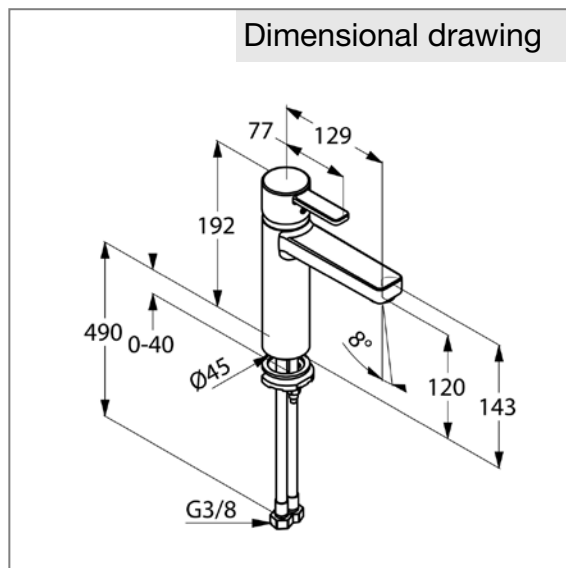

Finishes:
 05 chrome

Product picture

Advertisement

single lever basin mixer, manufacturer KLUDI GmbH & Co. KG
 KLUDI ZENTA XXL item no. 382650575
 type: single lever basin mixer, DN 15 / PN 10, chrome plated brass, solid lever
 chrome plated metal, ceramic cartridge K-35 with hot water safety device, PCA aera-
 tor M 24 x 1, flow rate 6 l/min at 3 bar, flexible high pressure supply tubes 3/8 inch
 with DVGW / W270 approval, rapid installation set
 dimensions: height: 192 mm, nozzle height: 143 mm, projection: 129 mm, lever
 projection: 77 mm

Dimensional drawing

Flow rate diagram