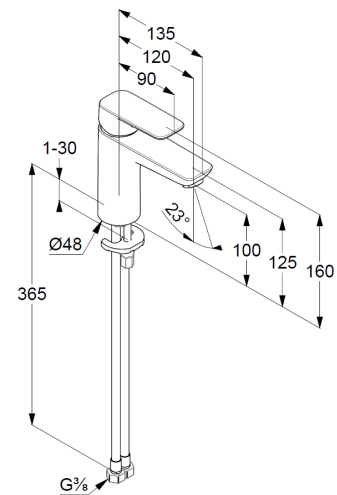

## Technische Daten/ Technical Data

KLUDI PURE&STYLE  
single lever basin mixer 100  
DN 15

Ref.:  
402920575

Finishes:  
05 chrome

Product description  
Manufacturer KLUDI GmbH & Co. KG  
Typ: KLUDI PURE&STYLE  
single lever basin mixer 100  
Ref.: 402920575

basin mixer  
single lever mixer  
1-hole mounted  
solid handle, metal  
aerator M24 PCA  
ceramic cartridge with hot water safety device  
flow rate at 3 bar 5 l/min.  
flexible hoses G $\frac{3}{8}$  DVGW approved  
rapid installation set

### Produktabbildung/ Product picture

### Maßzeichnung/ Dimensional drawing