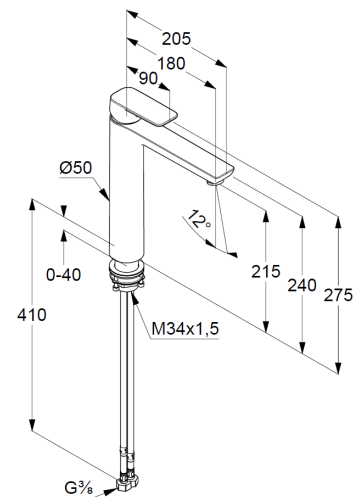

Technische Daten/ Technical Data

KLUDI PURE&STYLE
single lever basin mixer 215
for washbowls
DN 15

Ref.:
402963975

Finishes:
39 black matt finished

Product description
Manufacturer KLUDI GmbH & Co. KG
Typ: KLUDI PURE&STYLE
single lever basin mixer 215
for waschbowls
DN 15
Ref.: 402963975

basin mixer for washboals
single lever mixer
single hole mounted
solid handle, metal
aerator M24
ceramic cartridge with hotwater safety device
flow rate at 3 bar = 7 l/ min.
flexible hoses G 3/8 DVGW approved
rapid installation set

Produktabbildung/ Product picture

Maßzeichnung/ Dimensional drawing

Durchfluss/ Flow rate