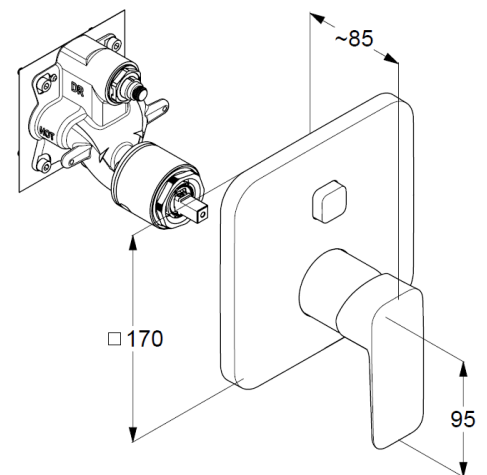

Technische Daten/ Technical Data

KLUDI PURE&STYLE

concealed single lever bath-and shower mixer

Ref.:
406593975

Surface:
39 matt black

Manufacturer KLUDI GmbH & Co. KG
Typ: KLUDI PURE&STYLE
concealed single lever bath-and shower mixer
Ref.: 406593975

concealed bath-shower mixer
single lever mixer
trim set without pre-installation set
pre installation set KLUDI FLEXX.BOX Ref.: 88011
trim set with functional unit
wall mounted
PUSH&SWITCH diverter
automatic diverter: shower/bath
solid lever, metal
ceramic cartridge with hot water safety device
flow rate at 3 bar 29 l/min.

Produktabbildung/ Product picture

Maßzeichnung/ Dimensional drawing

Durchfluss/ Flow rate