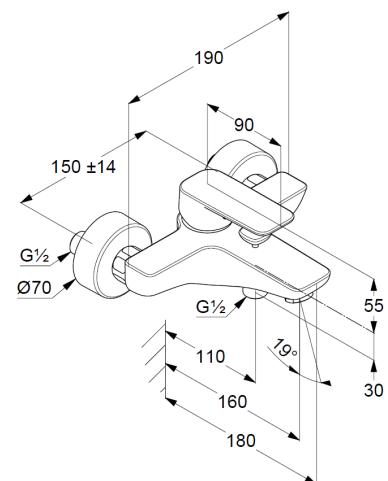

Technische Daten/ Technical Data

KLUDI PURE&STYLE

single lever bath- and shower mixer
DN 15

Ref.:
406813975

Finishes:
39 black matt finished

Product description
Manufacturer KLUDI GmbH & Co. KG
Typ: KLUDI PURE&STYLE
single lever bath- and shower mixer
DN 15
Ref.: 406813975

bath and shower mixer
single lever mixer
wall mounted
automatic diverter: shower/ bath
solid lever, metal
aerator M24
protected against back flow
shower outlet 1/2 inch
ceramic cartridge with hotwater safety device
flow rate at 3 bar = 21 l/ min.
S-unions G 1/2 x 3/4

Produktabbildung/ Product picture

Maßzeichnung/ Dimensional drawing

Durchfluss/ Flow rate