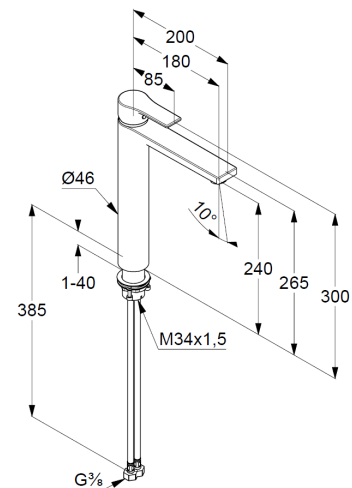

solid lever, metal

aerator, S-Pointer M24 PCA

ceramic cartridge with hot water safety device

flow rate at 3 bar 5 l/min.

fixed spout

rapid installation set

without pop up waste

Produktabbildung/ Product picture

Maßzeichnung/ Dimensional drawing

Durchfluss/ Flow rate