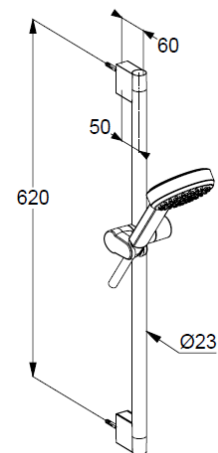

Ref.: 6861005-00

hand shower 1 S

flow rate at 3 bar 15 l/min.

(with possibility of limiting to 9 l/ min.)

1 spray pattern

with cleaning system

connection G½

sieve seal

shower hose

plastic coated

with metal-effect

with conical nuts

anti twist

G½ x G½ x 1600mm

wall rail 600mm

height-adjustable hand shower holder

with fixing material

for rigid wall mounting

Produktabbildung/ Product picture

Maßzeichnung/ Dimensional drawing

Durchfluss/ Flow rate