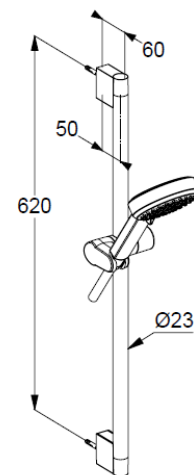

sieve seal

shower hose

plastic coated

with metal-effect

with conical nuts

anti twist

G $\frac{1}{2}$ x G $\frac{1}{2}$ x 1600mm

wall rail 600mm

height-adjustable hand shower holder

with fixing material

for rigid wall mounting

Produktabbildung/ Product picture

Maßzeichnung/ Dimensional drawing

Durchfluss/ Flow rate