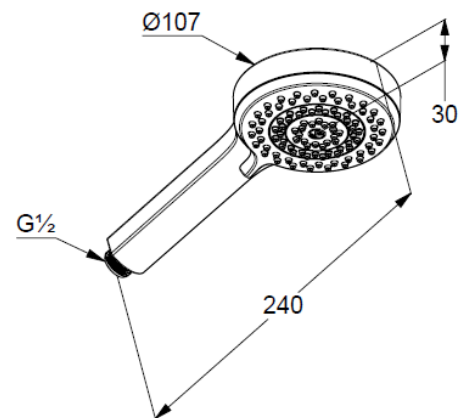

### Product description

Manufacturer KLUDI GmbH & Co. KG

Typ: KLUDI sDIVE

hand shower 3 S

Ref.: 6883005-00

hand shower 3 S

flow rate at 3 bar 15 l/min.

(with possibility of limiting to 9 l/ min.)

3 spray pattern

Body/Hair/Skin

with cleaning system

connection G $\frac{1}{2}$

sieve seal

### Produktabbildung/ Product picture

### Maßzeichnung/ Dimensional drawing