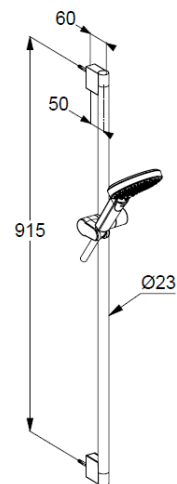

Ref.: 6993005-00

hand shower 3 S

flow rate at 3 bar 15 l/min.

(with possibility of limiting to 9 l/ min.)

switch with button

3 spray pattern

Body/Hair/Skin

with cleaning system

connection G $\frac{1}{2}$

sieve seal

shower hose

plastic coated

with metal-effect

with conical nuts

anti twist

G $\frac{1}{2}$ x G $\frac{1}{2}$ x 1600mm

wall rail 900mm

height-adjustable hand shower holder

with fixing material

for rigid wall mounting

Produktabbildung/ Product picture

Maßzeichnung/ Dimensional drawing

Durchfluss/ Flow rate