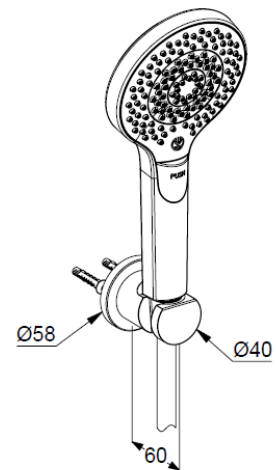

## Technische Daten/ Technical Data

KLUDI xDIVE  
bath shower set 3 S  
DN 15

Ref.: 6995005-00

Finishes:  
05 chrome

with metal-effect

with conical nuts

G $\frac{1}{2}$  x G $\frac{1}{2}$  x 1250mm

shower hook

for shower hoses with conical nuts

with fixing material

for rigid wall mounting

### Produktabbildung/ Product picture

### Maßzeichnung/ Dimensional drawing