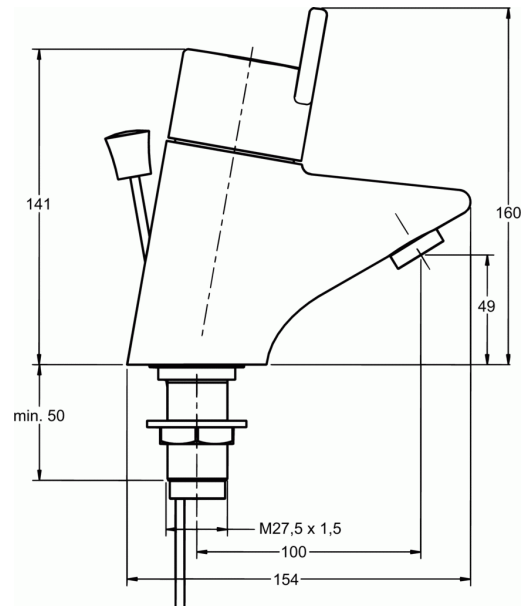

CERAPLUS

One-hole sequential thermostatic basin mixer with standart metal pop-up waste

One-hole sequential thermostatic basin mixer with standart metal pop-up waste

Handle with red/ blue inserts on the top surface
Inta thermostatic sequential cartridge
Aerator - Anti-vandal M24x1-A (low profile), Laminar stream
Flexible hoses PEX, G3/8"
Standard fixation
With standart metal pop-up waste

VARIANTS

One-hole sequential thermostatic basin mixer without pop-up waste A4091

FINISHES*

* AA = Chrome