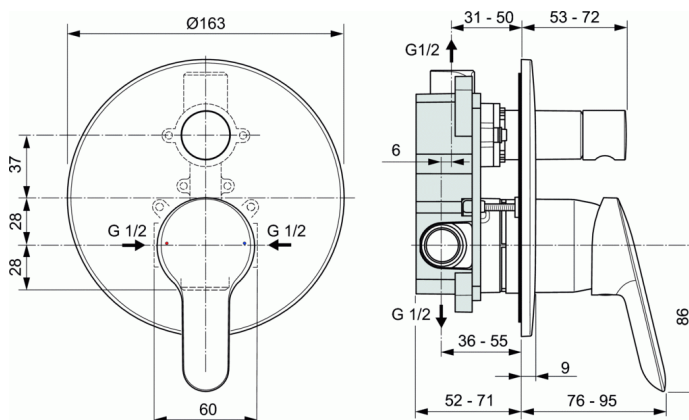

ALPHA

Built-in bath & shower mixer

Built-in bath & shower mixer

Kit 1 + Kit 2 version (complete set)

47 mm Click cartridge

Automatic diverter

Metal handle with red and blue colour indication

Chrome plated plastic escutcheon

Comply with EN817

FINISHES*

AA

* AA = Chrome

KEY FEATURES & BENEFITS