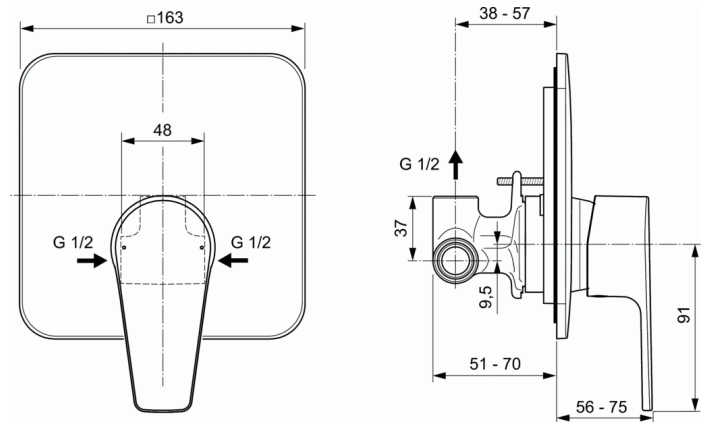

CERAFINE D

Built-in shower mixer

Built-in shower mixer

Kit 1 + Kit 2 version (complete set)

47 mm Click cartridge

Metal handle with red and blue indicator

A7188AA - Chrome plated plastic escutcheon

A7188U4 - Metal escutcheon

Finishes:

- technology electroplating (AA)

- technology powder coating (U8)

Comply with EN817

FINISHES*

AA

U8

* AA = Chrome, U8 = Grey Pearl/chrome