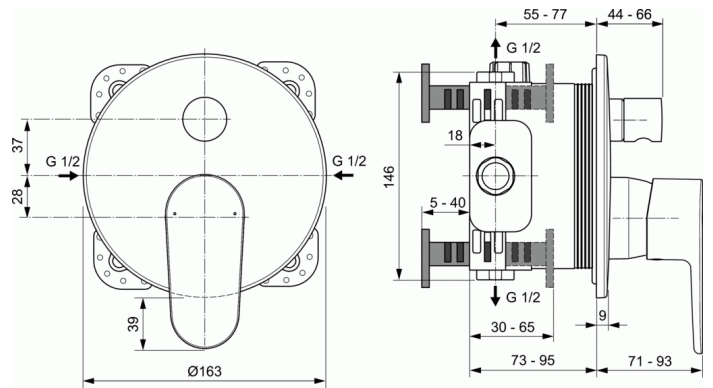

CERAFINE O

Built-in bath & shower mixer

Built-in bath & shower mixer

Kit 2 version (visible parts)

47 mm Click cartridge

Metal handle with red and blue indicator

Chrome plated plastic escutcheon

Automatic diverter

To be used only in combination with:

A1000NU Kit 1 (internal part) (See Section Built-in parts)

Comply with EN817

FINISHES*

AA

XG

* AA = Chrome, XG = Silk Black (Matt Black)